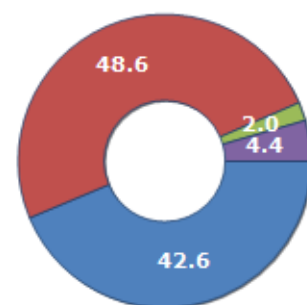

Resident families and related trend since (Year 2019), the average number of members of the family and its related trend since (Year 2019), civil status: bachelors/Bachelorette, married, divorced and widows / widowers in
Municipality of SAN PIETRO CLARENZA

CIVIL STATUS (YEAR 2018)

Civil Status	(n.)	%
Bachelors	1,855	23.18
Bachelorette	1,640	20.49
Married Males	1,976	24.69
Married Females	2,010	25.12
Divorced Males	74	0.92
Divorced Females	90	1.12
Widowers	71	0.89
Widows	286	3.57
Total Residents	8,002	100.00

FAMILIES TREND

Year	Families (N.)	Variation % on previous year	Average components
2014	2,810	-	2.70
2015	2,875	+2.31	2.69
2016	2,909	+1.18	2.72
2017	2,913	+0.14	2.70
2018	2,983	+2.40	2.71
2019	3,030	+1.58	2.70

Average annual variation (2014/2019): **+1.52**

Average annual variation (2016/2019): **+1.37**

CIVIL STATUS (YEAR 2018)

TREND N ° FAMILY MEMBERS

Rankings Municipality of san pietro clarenza

is on 204° place among 7903 municipalities for average number of components of the family

is on 2609° place among 7903 municipalities per %