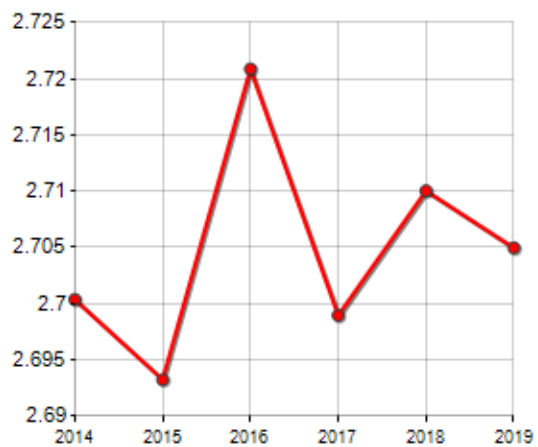

Bachelors/Bachelorette

is on 5143° place among 7903 municipalities per % Divorced Males/ Divorced Females

is on 7849° place among 7903 municipalities per % Widows (Male/Female)