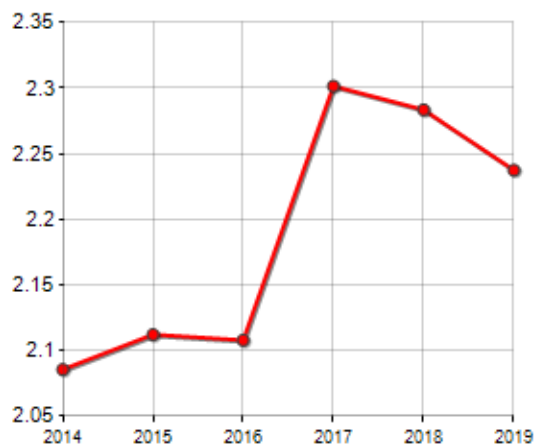

Resident families and related trend since (Year 2019), the average number of members of the family and its related trend since (Year 2019), civil status: bachelors/Bachelorette, married, divorced and widows / widowers in
Municipality of SAN CONO

CIVIL STATUS (YEAR 2018)

Civil Status	(n.)	%
Bachelors	605	22.86
Bachelorette	465	17.57
Married Males	649	24.52
Married Females	644	24.33
Divorced Males	14	0.53
Divorced Females	23	0.87
Widowers	44	1.66
Widows	203	7.67
Total Residents	2,647	100.00

FAMILIES TREND

Year	Families (N.)	Variation % on previous year	Average components
2014	1,301	-	2.09
2015	1,277	-1.84	2.11
2016	1,263	-1.10	2.11
2017	1,154	-8.63	2.30
2018	1,157	+0.26	2.28
2019	1,154	-0.26	2.24

Average annual variation (2014/2019): **-2.37**

Average annual variation (2016/2019): **-2.96**

CIVIL STATUS (YEAR 2018)

TREND N ° FAMILY MEMBERS

Rankings Municipality of san cono

is on 4732° place among 7903 municipalities for average number of components of the family

is on 3985° place among 7903 municipalities per % Bachelors/Bachelorette

is on 6195° place among 7903 municipalities per % Divorced Males/ Divorced Females

is on 1972° place among 7903 municipalities per % Widows (Male/Female)