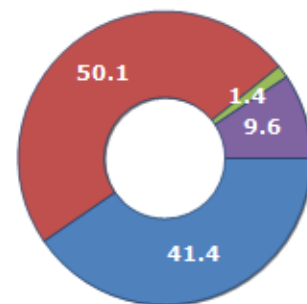

Resident families and related trend since (Year 2019), the average number of members of the family and its related trend since (Year 2019), civil status: bachelors/Bachelorette, married, divorced and widows / widowers in
Municipality of SAN CONO

CIVIL STATUS (YEAR 2018)

Civil Status	(n.)	%
Bachelors	605	22.86
Bachelorette	465	17.57
Married Males	649	24.52
Married Females	644	24.33
Divorced Males	14	0.53
Divorced Females	23	0.87
Widowers	44	1.66
Widows	203	7.67
Total Residents	2,647	100.00

FAMILIES TREND

Year	Families (N.)	Variation % on previous year	Average components
2014	1,301	-	2.09
2015	1,277	-1.84	2.11
2016	1,263	-1.10	2.11
2017	1,154	-8.63	2.30
2018	1,157	+0.26	2.28
2019	1,154	-0.26	2.24

Average annual variation (2014/2019): **-2.37**

Average annual variation (2016/2019): **-2.96**

CIVIL STATUS (YEAR 2018)

TREND N ° FAMILY MEMBERS

Rankings Municipality of san cono

is on 4732° place among 7903 municipalities for average number of components of the family

is on 3985° place among 7903 municipalities per % Bachelors/Bachelorette