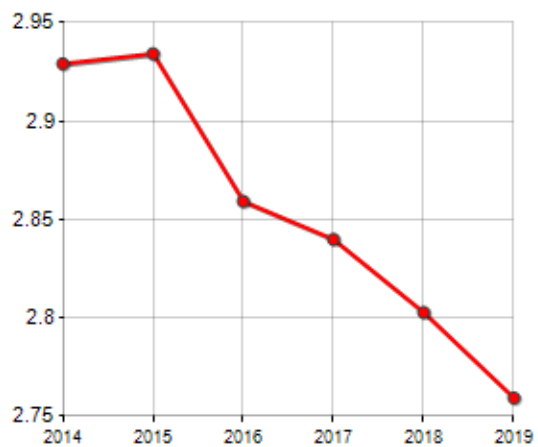

Bachelors/Bachelorette

is on 7821° place among 7903 municipalities per % Divorced Males/ Divorced Females

is on 6870° place among 7903 municipalities per % Widows (Male/Female)