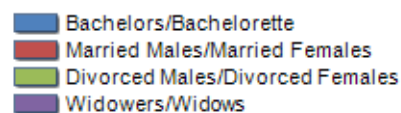

Resident families and related trend since (Year 2019), the average number of members of the family and its related trend since (Year 2019), civil status: bachelors/Bachelorette, married, divorced and widows / widowers in
Municipality of SAN CIPRIANO D'AVERSA

CIVIL STATUS (YEAR 2018)

Civil Status	(n.)	%
Bachelors	3,239	23.73
Bachelorette	2,722	19.94
Married Males	3,417	25.03
Married Females	3,394	24.87
Divorced Males	21	0.15
Divorced Females	27	0.20
Widowers	140	1.03
Widows	689	5.05
Total Residents	13,649	100.00

FAMILIES TREND

Year	Families (N.)	Variation % on previous year	Average components
2014	4,669	-	2.93
2015	4,653	-0.34	2.93
2016	4,778	+2.69	2.86
2017	4,813	+0.73	2.84
2018	4,869	+1.16	2.80
2019	4,965	+1.97	2.76

Average annual variation (2014/2019): **+1.24**

Average annual variation (2016/2019): **+1.29**

CIVIL STATUS (YEAR 2018)

TREND N ° FAMILY MEMBERS

Rankings Municipality of san cipriano d'aversa

is on 139° place among 7903 municipalities for average number of components of the family

is on 1772° place among 7903 municipalities per %