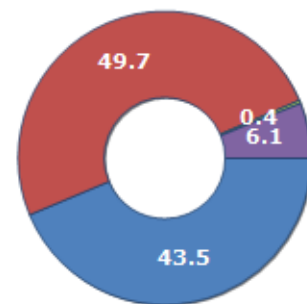

Resident families and related trend since (Year 2019), the average number of members of the family and its related trend since (Year 2019), civil status: bachelors/Bachelorette, married, divorced and widows / widowers in
Municipality of SAN CIPRIANO D'AVERSA

CIVIL STATUS (YEAR 2018)

Civil Status	(n.)	%
Bachelors	3,239	23.73
Bachelorette	2,722	19.94
Married Males	3,417	25.03
Married Females	3,394	24.87
Divorced Males	21	0.15
Divorced Females	27	0.20
Widowers	140	1.03
Widows	689	5.05
Total Residents	13,649	100.00

FAMILIES TREND

Year	Families (N.)	Variation % on previous year	Average components
2014	4,669	-	2.93
2015	4,653	-0.34	2.93
2016	4,778	+2.69	2.86
2017	4,813	+0.73	2.84
2018	4,869	+1.16	2.80
2019	4,965	+1.97	2.76

Average annual variation (2014/2019): **+1.24**

Average annual variation (2016/2019): **+1.29**

CIVIL STATUS (YEAR 2018)

TREND N ° FAMILY MEMBERS

Rankings Municipality of san cipriano d'aversa

is on 139° place among 7903 municipalities for average number of components of the family

is on 1772° place among 7903 municipalities per %