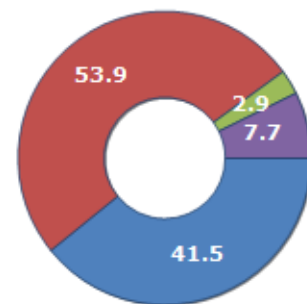

Resident families and related trend since (Year 2019), the average number of members of the family and its related trend since (Year 2019), civil status: bachelors/Bachelorette, married, divorced and widows / widowers in
Municipality of SALISANO

CIVIL STATUS (YEAR 2018)

Civil Status	(n.)	%
Bachelors	105	19.13
Bachelorette	110	20.04
Married Males	141	25.68
Married Females	138	25.14
Divorced Males	6	1.09
Divorced Females	9	1.64
Widowers	10	1.82
Widows	30	5.46
Total Residents	549	100.00

FAMILIES TREND

Year	Families (N.)	Variation % on previous year	Average components
2014	218	-	2.62
2015	209	-4.13	2.71
2016	202	-3.35	2.73
2017	190	-5.94	2.89
2018	192	+1.05	2.78
2019	186	-3.13	2.78

Average annual variation (2014/2019): **-3.13**

Average annual variation (2016/2019): **-2.71**

CIVIL STATUS (YEAR 2018)

TREND N ° FAMILY MEMBERS

Rankings Municipality of salisano

is on 102° place among 7903 municipalities for average number of components of the family

is on 3917° place among 7903 municipalities per % Bachelors/Bachelorette