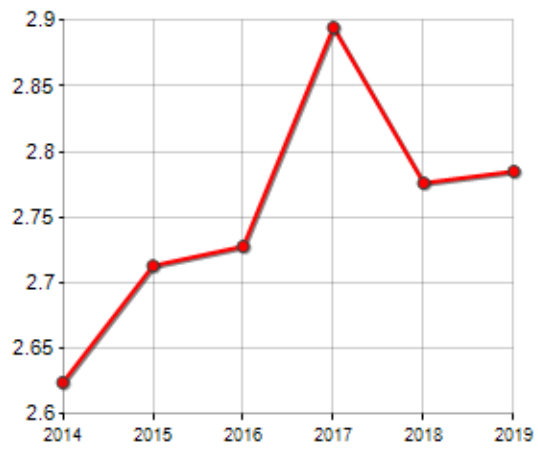

Resident families and related trend since (Year 2019), the average number of members of the family and its related trend since (Year 2019), civil status: bachelors/Bachelorette, married, divorced and widows / widowers in
Municipality of SALISANO

CIVIL STATUS (YEAR 2018)

Civil Status	(n.)	%
Bachelors	105	19.13
Bachelorette	110	20.04
Married Males	141	25.68
Married Females	138	25.14
Divorced Males	6	1.09
Divorced Females	9	1.64
Widowers	10	1.82
Widows	30	5.46
Total Residents	549	100.00

FAMILIES TREND

Year	Families (N.)	Variation % on previous year	Average components
2014	218	-	2.62
2015	209	-4.13	2.71
2016	202	-3.35	2.73
2017	190	-5.94	2.89
2018	192	+1.05	2.78
2019	186	-3.13	2.78

Average annual variation (2014/2019): **-3.13**

Average annual variation (2016/2019): **-2.71**

CIVIL STATUS (YEAR 2018)

TREND N ° FAMILY MEMBERS

Rankings Municipality of salisano

is on 102° place among 7903 municipalities for average number of components of the family

is on 3917° place among 7903 municipalities per % Bachelors/Bachelorette

is on 3245° place among 7903 municipalities per % Divorced Males/ Divorced Females
is on 4431° place among 7903 municipalities per % Widows (Male/Female)