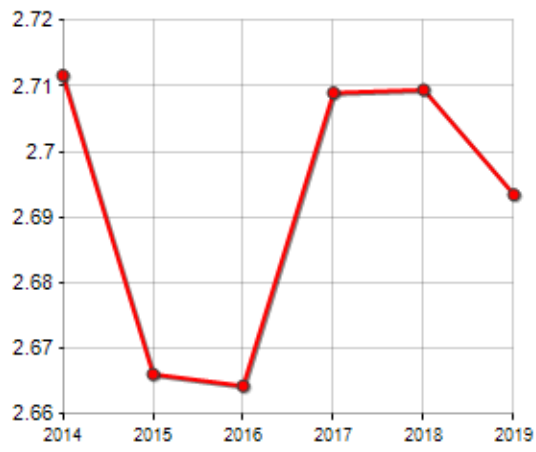

is on 6263° place among 7903 municipalities per % Divorced Males/ Divorced Females

is on 5371° place among 7903 municipalities per % Widows (Male/Female)