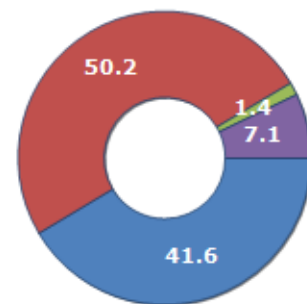

Resident families and related trend since (Year 2019), the average number of members of the family and its related trend since (Year 2019), civil status: bachelors/Bachelorette, married, divorced and widows / widowers in
Municipality of ROSOLINI

CIVIL STATUS (YEAR 2018)

Civil Status	(n.)	%
Bachelors	4,785	22.57
Bachelorette	4,000	18.87
Married Males	5,287	24.94
Married Females	5,321	25.10
Divorced Males	126	0.59
Divorced Females	170	0.80
Widowers	238	1.12
Widows	1,271	6.00
Total Residents	21,198	100.00

FAMILIES TREND

Year	Families (N.)	Variation % on previous year	Average components
2014	7,910	-	2.71
2015	8,037	+1.61	2.67
2016	8,003	-0.42	2.66
2017	7,828	-2.19	2.71
2018	7,830	+0.03	2.71
2019	7,842	+0.15	2.69

Average annual variation (2014/2019): **-0.17**

Average annual variation (2016/2019): **-0.68**

CIVIL STATUS (YEAR 2018)

TREND N ° FAMILY MEMBERS

Rankings Municipality of rosolini

is on 222° place among 7903 municipalities for average number of components of the family

is on 3800° place among 7903 municipalities per % Bachelors/Bachelorette