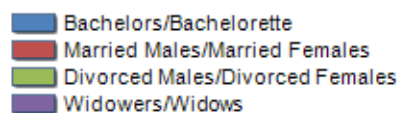

Resident families and related trend since (Year 2019), the average number of members of the family and its related trend since (Year 2019), civil status: bachelors/Bachelorette, married, divorced and widows / widowers in
Municipality of ROSOLINI

CIVIL STATUS (YEAR 2018)

Civil Status	(n.)	%
Bachelors	4,785	22.57
Bachelorette	4,000	18.87
Married Males	5,287	24.94
Married Females	5,321	25.10
Divorced Males	126	0.59
Divorced Females	170	0.80
Widowers	238	1.12
Widows	1,271	6.00
Total Residents	21,198	100.00

FAMILIES TREND

Year	Families (N.)	Variation % on previous year	Average components
2014	7,910	-	2.71
2015	8,037	+1.61	2.67
2016	8,003	-0.42	2.66
2017	7,828	-2.19	2.71
2018	7,830	+0.03	2.71
2019	7,842	+0.15	2.69

Average annual variation (2014/2019): **-0.17**

Average annual variation (2016/2019): **-0.68**

CIVIL STATUS (YEAR 2018)

TREND N ° FAMILY MEMBERS

Rankings Municipality of rosolini

is on 222° place among 7903 municipalities for average number of components of the family

is on 3800° place among 7903 municipalities per % Bachelors/Bachelorette