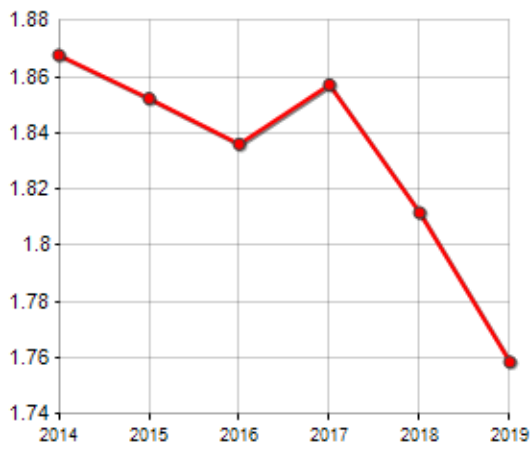

Resident families and related trend since (Year 2019), the average number of members of the family and its related trend since (Year 2019), civil status: bachelors/Bachelorette, married, divorced and widows / widowers in
Municipality of ROCCA SINIBALDA

CIVIL STATUS (YEAR 2018)

Civil Status	(n.)	%
Bachelors	169	21.72
Bachelorette	118	15.17
Married Males	200	25.71
Married Females	162	20.82
Divorced Males	23	2.96
Divorced Females	11	1.41
Widowers	17	2.19
Widows	78	10.03
Total Residents	778	100.00

FAMILIES TREND

Year	Families (N.)	Variation % on previous year	Average components
2014	446	-	1.87
2015	440	-1.35	1.85
2016	433	-1.59	1.84
2017	420	-3.00	1.86
2018	430	+2.38	1.81
2019	443	+3.02	1.76

Average annual variation (2014/2019): **-0.13**

Average annual variation (2016/2019): **+0.76**

CIVIL STATUS (YEAR 2018)

■ Bachelors/Bachelorette
■ Married Males/Married Females
■ Divorced Males/Divorced Females
■ Widowers/Widows

TREND N ° FAMILY MEMBERS

Rankings Municipality of rocca sinibalda

is on 7628° place among 7903 municipalities for average number of components of the family

is on 7435° place among 7903 municipalities per %

Bachelors/Bachelorette

is on 740° place among 7903 municipalities per % Divorced Males/ Divorced Females

is on 501° place among 7903 municipalities per % Widows (Male/Female)