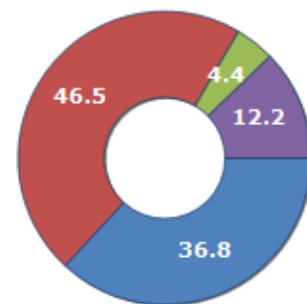

Resident families and related trend since (Year 2019), the average number of members of the family and its related trend since (Year 2019), civil status: bachelors/Bachelorette, married, divorced and widows / widowers in
Municipality of ROCCA SINIBALDA

CIVIL STATUS (YEAR 2018)

Civil Status	(n.)	%
Bachelors	169	21.72
Bachelorette	118	15.17
Married Males	200	25.71
Married Females	162	20.82
Divorced Males	23	2.96
Divorced Females	11	1.41
Widowers	17	2.19
Widows	78	10.03
Total Residents	778	100.00

FAMILIES TREND

Year	Families (N.)	Variation % on previous year	Average components
2014	446	-	1.87
2015	440	-1.35	1.85
2016	433	-1.59	1.84
2017	420	-3.00	1.86
2018	430	+2.38	1.81
2019	443	+3.02	1.76

Average annual variation (2014/2019): **-0.13**

Average annual variation (2016/2019): **+0.76**

CIVIL STATUS (YEAR 2018)

■ Bachelors/Bachelorette
■ Married Males/Married Females
■ Divorced Males/Divorced Females
■ Widowers/Widows

TREND N ° FAMILY MEMBERS

Rankings Municipality of rocca sinibalda

is on 7628° place among 7903 municipalities for average number of components of the family

is on 7435° place among 7903 municipalities per %