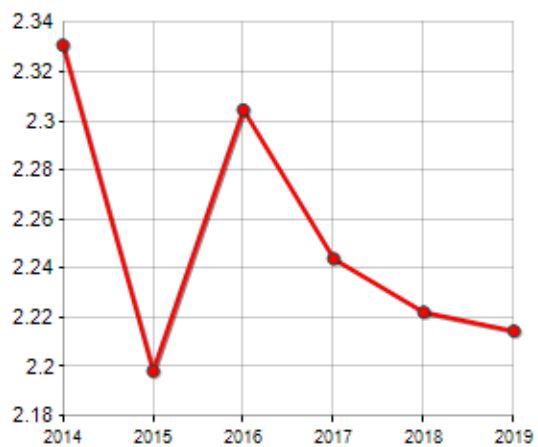

Resident families and related trend since (Year 2019), the average number of members of the family and its related trend since (Year 2019), civil status: bachelors/Bachelorette, married, divorced and widows / widowers in
Municipality of RIVODUTRI

CIVIL STATUS (YEAR 2018)

Civil Status	(n.)	%
Bachelors	261	21.77
Bachelorette	197	16.43
Married Males	299	24.94
Married Females	307	25.60
Divorced Males	11	0.92
Divorced Females	14	1.17
Widowers	24	2.00
Widows	86	7.17
Total Residents	1,199	100.00

FAMILIES TREND

Year	Families (N.)	Variation % on previous year	Average components
2014	547	-	2.33
2015	570	+4.20	2.20
2016	532	-6.67	2.30
2017	541	+1.69	2.24
2018	540	-0.18	2.22
2019	536	-0.74	2.21

Average annual variation (2014/2019): **-0.41**

Average annual variation (2016/2019): **+0.25**

CIVIL STATUS (YEAR 2018)

■ Bachelors/Bachelorette
■ Married Males/Married Females
■ Divorced Males/Divorced Females
■ Widowers/Widows

TREND N ° FAMILY MEMBERS

Rankings Municipality of rivodutri

is on 4989° place among 7903 municipalities for average number of components of the family

is on 6720° place among 7903 municipalities per % Bachelors/Bachelorette

is on 4967° place among 7903 municipalities per % Divorced Males/ Divorced Females

is on 2303° place among 7903 municipalities per % Widows (Male/Female)