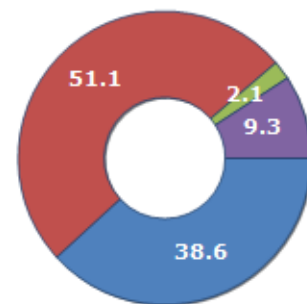

Resident families and related trend since (Year 2019), the average number of members of the family and its related trend since (Year 2019), civil status: bachelors/Bachelorette, married, divorced and widows / widowers in
Municipality of RIVODUTRI

CIVIL STATUS (YEAR 2018)

Civil Status	(n.)	%
Bachelors	261	21.77
Bachelorette	197	16.43
Married Males	299	24.94
Married Females	307	25.60
Divorced Males	11	0.92
Divorced Females	14	1.17
Widowers	24	2.00
Widows	86	7.17
Total Residents	1,199	100.00

FAMILIES TREND

Year	Families (N.)	Variation % on previous year	Average components
2014	547	-	2.33
2015	570	+4.20	2.20
2016	532	-6.67	2.30
2017	541	+1.69	2.24
2018	540	-0.18	2.22
2019	536	-0.74	2.21

Average annual variation (2014/2019): **-0.41**

Average annual variation (2016/2019): **+0.25**

CIVIL STATUS (YEAR 2018)

■ Bachelors/Bachelorette
■ Married Males/Married Females
■ Divorced Males/Divorced Females
■ Widowers/Widows

TREND N ° FAMILY MEMBERS

Rankings Municipality of rivodutri

is on 4989° place among 7903 municipalities for average number of components of the family

is on 6720° place among 7903 municipalities per % Bachelors/Bachelorette