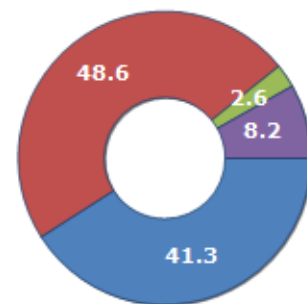

Resident families and related trend since (Year 2019), the average number of members of the family and its related trend since (Year 2019), civil status: bachelors/Bachelorette, married, divorced and widows / widowers in **Province of RIETI**

CIVIL STATUS (YEAR 2018)

Civil Status	(n.)	%
Bachelors	34,914	22.45
Bachelorette	28,818	18.53
Married Males	37,912	24.38
Married Females	37,100	23.86
Divorced Males	1,831	1.18
Divorced Females	2,248	1.45
Widowers	2,250	1.45
Widows	10,430	6.71
Total Residents	155,503	100.00

FAMILIES TREND

Year	Families (N.)	Variation % on previous year	Average components
2014	70,452	-	2.26
2015	70,631	+0.25	2.24
2016	70,614	-0.02	2.23
2017	70,800	+0.26	2.21
2018	70,856	+0.08	2.19
2019	71,025	+0.24	2.17

Average annual variation (2014/2019): **+0.16**

Average annual variation (2016/2019): **+0.19**

CIVIL STATUS (YEAR 2018)

TREND N ° FAMILY MEMBERS

Rankings Province of rieti

is on 87° place among 107 provinces for average number of components of the family

is on 68° place among 107 provinces per % Bachelors/Bachelorette