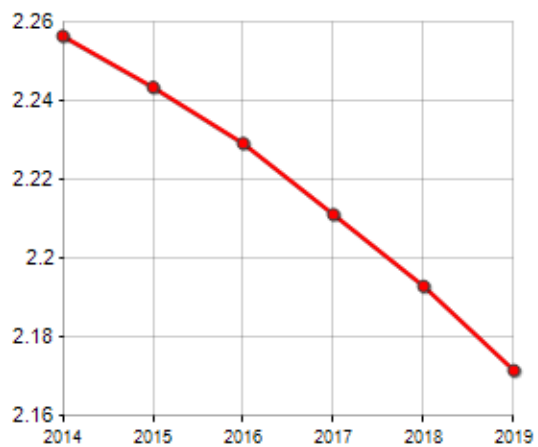

is on 67° place among 107 provinces per % Divorced Males/
Divorced Females

is on 30° place among 107 provinces per % Widows (Male/Female)