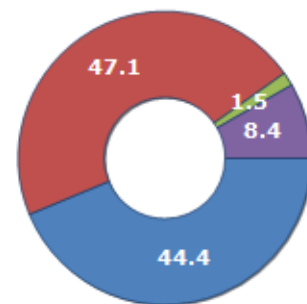

Resident families and related trend since (Year 2019), the average number of members of the family and its related trend since (Year 2019), civil status: bachelors/Bachelorette, married, divorced and widows / widowers in
Municipality of REGALBUTO

CIVIL STATUS (YEAR 2018)

Civil Status	(n.)	%
Bachelors	1,743	24.57
Bachelorette	1,359	19.16
Married Males	1,657	23.36
Married Females	1,639	23.11
Divorced Males	51	0.72
Divorced Females	56	0.79
Widowers	92	1.30
Widows	496	6.99
Total Residents	7,093	100.00

FAMILIES TREND

Year	Families (N.)	Variation % on previous year	Average components
2014	3,037	-	2.40
2015	3,060	+0.76	2.38
2016	3,079	+0.62	2.35
2017	3,068	-0.36	2.34
2018	3,068	+0.00	2.31
2019	3,056	-0.39	2.29

Average annual variation (2014/2019): **+0.12**

Average annual variation (2016/2019): **-0.25**

CIVIL STATUS (YEAR 2018)

■ Bachelors/Bachelorette
■ Married Males/Married Females
■ Divorced Males/Divorced Females
■ Widowers/Widows

TREND N ° FAMILY MEMBERS

Rankings Municipality of regalbuto

is on 4026° place among 7903 municipalities for average number of components of the family

is on 1166° place among 7903 municipalities per % Bachelors/Bachelorette