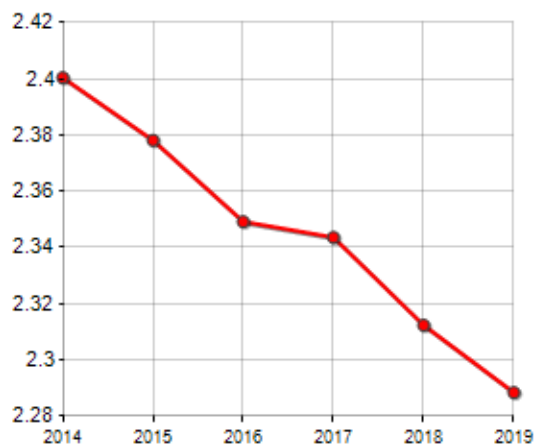

is on 6035° place among 7903 municipalities per % Divorced Males/ Divorced Females

is on 3396° place among 7903 municipalities per % Widows (Male/Female)