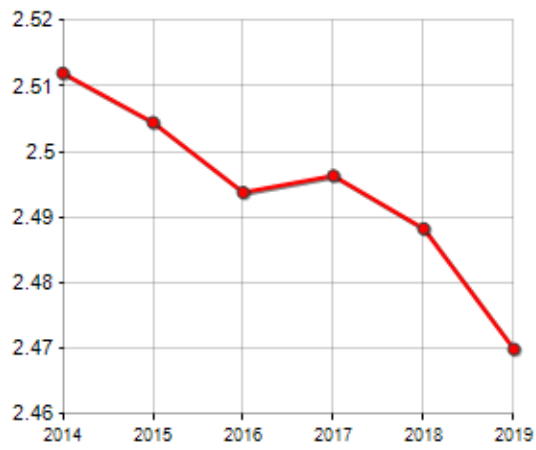

is on 83° place among 107 provinces per % Divorced Males/
Divorced Females

is on 85° place among 107 provinces per % Widows (Male/Female)