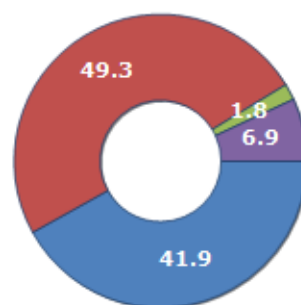

Resident families and related trend since (Year 2019), the average number of members of the family and its related trend since (Year 2019), civil status: bachelors/Bachelorette, married, divorced and widows / widowers in **Province of RAGUSA**

CIVIL STATUS (YEAR 2018)

Civil Status	(n.)	%
Bachelors	73,657	22.95
Bachelorette	60,849	18.96
Married Males	79,536	24.79
Married Females	78,911	24.59
Divorced Males	2,396	0.75
Divorced Females	3,364	1.05
Widowers	3,426	1.07
Widows	18,754	5.84
Total Residents	320,893	100.00

FAMILIES TREND

Year	Families (N.)	Variation % on previous year	Average components
2014	126,984	-	2.51
2015	127,862	+0.69	2.50
2016	128,864	+0.78	2.49
2017	128,737	-0.10	2.50
2018	129,153	+0.32	2.49
2019	130,054	+0.70	2.47

Average annual variation (2014/2019): **+0.48**

Average annual variation (2016/2019): **+0.31**

CIVIL STATUS
(YEAR 2018)

■ Bachelors/Bachelorette
■ Married Males/Married Females
■ Divorced Males/Divorced Females
■ Widowers/Widows

TREND N ° FAMILY MEMBERS

Rankings Province of ragusa

is on 11° place among 107 provinces for average number of components of the family

is on 47° place among 107 provinces per % Bachelors/Bachelorette