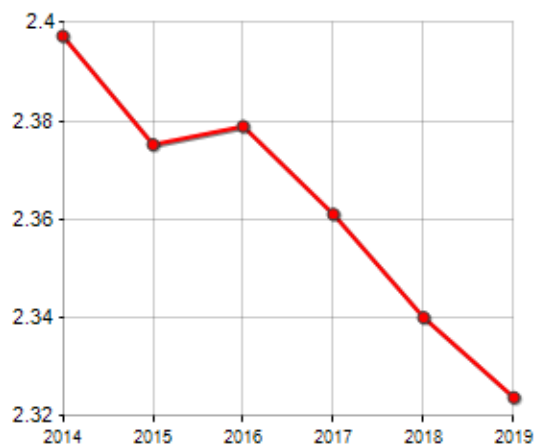

Resident families and related trend since (Year 2019), the average number of members of the family and its related trend since (Year 2019), civil status: bachelors/Bachelorette, married, divorced and widows / widowers in
Municipality of RADDUSA

CIVIL STATUS (YEAR 2018)

Civil Status	(n.)	%
Bachelors	705	23.12
Bachelorette	586	19.22
Married Males	740	24.27
Married Females	748	24.53
Divorced Males	11	0.36
Divorced Females	7	0.23
Widowers	35	1.15
Widows	217	7.12
Total Residents	3,049	100.00

FAMILIES TREND

Year	Families (N.)	Variation % on previous year	Average components
2014	1,324	-	2.40
2015	1,338	+1.06	2.38
2016	1,317	-1.57	2.38
2017	1,313	-0.30	2.36
2018	1,303	-0.76	2.34
2019	1,282	-1.61	2.32

Average annual variation (2014/2019): **-0.64**

Average annual variation (2016/2019): **-0.89**

CIVIL STATUS (YEAR 2018)

TREND N ° FAMILY MEMBERS

Rankings Municipality of raddusa

is on 3490° place among 7903 municipalities for average number of components of the family

is on 1950° place among 7903 municipalities per % Bachelors/Bachelorette

is on 7634° place among 7903 municipalities per % Divorced Males/ Divorced Females

is on 3331° place among 7903 municipalities per % Widows (Male/Female)