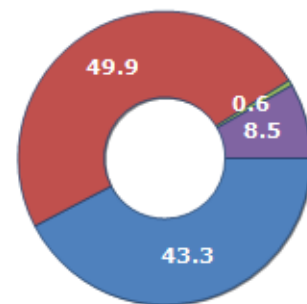

Resident families and related trend since (Year 2019), the average number of members of the family and its related trend since (Year 2019), civil status: bachelors/Bachelorette, married, divorced and widows / widowers in
Municipality of RADDUSA

CIVIL STATUS (YEAR 2018)

Civil Status	(n.)	%
Bachelors	705	23.12
Bachelorette	586	19.22
Married Males	740	24.27
Married Females	748	24.53
Divorced Males	11	0.36
Divorced Females	7	0.23
Widowers	35	1.15
Widows	217	7.12
Total Residents	3,049	100.00

FAMILIES TREND

Year	Families (N.)	Variation % on previous year	Average components
2014	1,324	-	2.40
2015	1,338	+1.06	2.38
2016	1,317	-1.57	2.38
2017	1,313	-0.30	2.36
2018	1,303	-0.76	2.34
2019	1,282	-1.61	2.32

Average annual variation (2014/2019): **-0.64**

Average annual variation (2016/2019): **-0.89**

CIVIL STATUS (YEAR 2018)

TREND N ° FAMILY MEMBERS

Rankings Municipality of raddusa

is on 3490° place among 7903 municipalities for average number of components of the family

is on 1950° place among 7903 municipalities per % Bachelors/Bachelorette