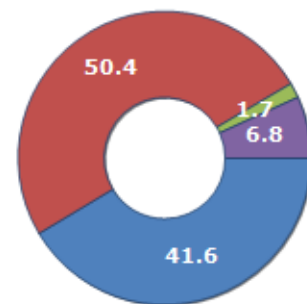

Resident families and related trend since (Year 2019), the average number of members of the family and its related trend since (Year 2019), civil status: bachelors/Bachelorette, married, divorced and widows / widowers in **Region PUGLIA**

CIVIL STATUS (YEAR 2018)

Civil Status	(n.)	%
Bachelors	879,162	21.82
Bachelorette	789,386	19.59
Married Males	1,004,152	24.92
Married Females	1,015,285	25.20
Divorced Males	26,921	0.67
Divorced Females	39,974	0.99
Widowers	49,668	1.23
Widows	224,505	5.57
Total Residents	4,029,053	100.00

FAMILIES TREND

Year	Families (N.)	Variation % on previous year	Average components
2014	1,584,174	-	2.58
2015	1,590,476	+0.40	2.56
2016	1,594,171	+0.23	2.55
2017	1,602,803	+0.54	2.53
2018	1,609,952	+0.45	2.50
2019	1,618,809	+0.55	2.48

Average annual variation (2014/2019): **+0.43**

Average annual variation (2016/2019): **+0.51**

CIVIL STATUS (YEAR 2018)

TREND N ° FAMILY MEMBERS

Rankings Region puglia

is on 2° place among 20 regions for average number of components of the family

is on 11° place among 20 regions per % Bachelors/Bachelorette