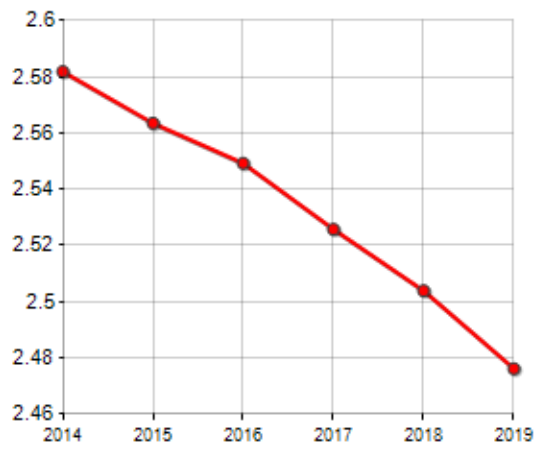

is on 17° place among 20 regions per % Divorced Males/
Divorced Females

is on 18° place among 20 regions per % Widows (Male/Female)