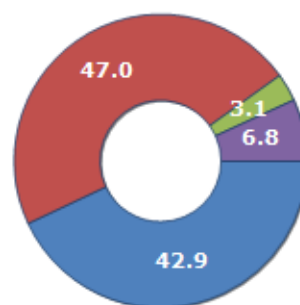

Resident families and related trend since (Year 2019), the average number of members of the family and its related trend since (Year 2019), civil status: bachelors/Bachelorette, married, divorced and widows / widowers in **Province of PRATO**

CIVIL STATUS (YEAR 2018)

Civil Status	(n.)	%
Bachelors	59,519	23.09
Bachelorette	51,306	19.91
Married Males	59,704	23.17
Married Females	61,648	23.92
Divorced Males	3,206	1.24
Divorced Females	4,744	1.84
Widowers	3,107	1.21
Widows	14,482	5.62
Total Residents	257,716	100.00

FAMILIES TREND

Year	Families (N.)	Variation % on previous year	Average components
2014	101,257	-	2.50
2015	101,587	+0.33	2.49
2016	102,326	+0.73	2.49
2017	102,932	+0.59	2.49
2018	103,684	+0.73	2.49
2019	103,935	+0.24	2.48

Average annual variation (2014/2019): **+0.52**

Average annual variation (2016/2019): **+0.52**

CIVIL STATUS (YEAR 2018)

■ Bachelors/Bachelorette
■ Married Males/Married Females
■ Divorced Males/Divorced Females
■ Widowers/Widows

TREND N ° FAMILY MEMBERS

Rankings Province of prato

is on 10° place among 107 provinces for average number of components of the family

is on 29° place among 107 provinces per % Bachelors/Bachelorette