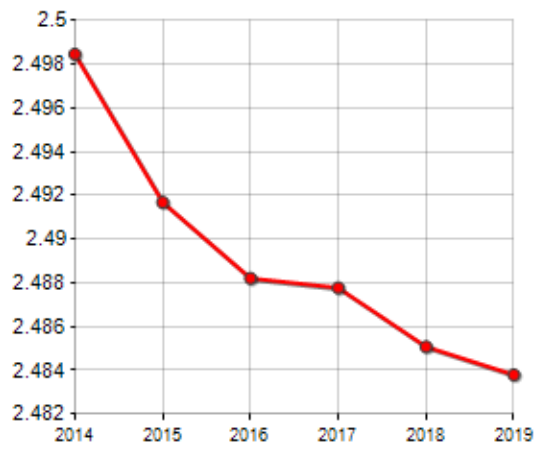

is on 51° place among 107 provinces per % Divorced Males/
Divorced Females

is on 91° place among 107 provinces per % Widows (Male/Female)