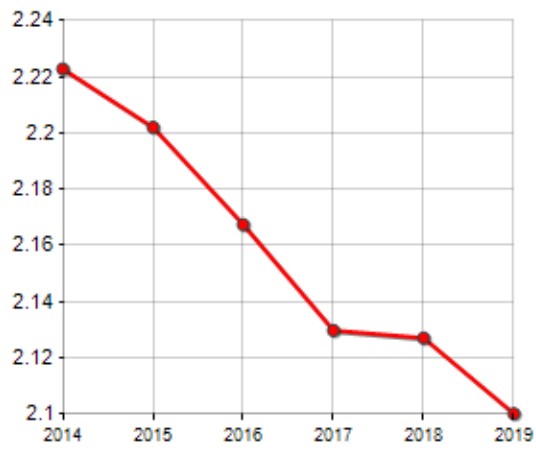

Bachelors/Bachelorette

is on 5821° place among 7903 municipalities per % Divorced Males/ Divorced Females

is on 4931° place among 7903 municipalities per % Widows (Male/Female)