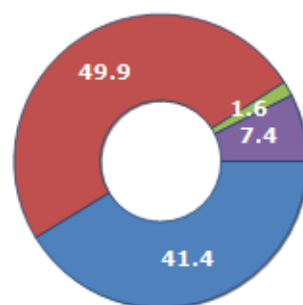

Resident families and related trend since (Year 2019), the average number of members of the family and its related trend since (Year 2019), civil status: bachelors/Bachelorette, married, divorced and widows / widowers in
Municipality of PRAIA A MARE

CIVIL STATUS (YEAR 2018)

Civil Status	(n.)	%
Bachelors	1,370	20.58
Bachelorette	1,377	20.68
Married Males	1,666	25.03
Married Females	1,643	24.68
Divorced Males	44	0.66
Divorced Females	65	0.98
Widowers	69	1.04
Widows	423	6.35
Total Residents	6,657	100.00

FAMILIES TREND

Year	Families (N.)	Variation % on previous year	Average components
2014	3,034	-	2.22
2015	3,054	+0.66	2.20
2016	3,095	+1.34	2.17
2017	3,154	+1.91	2.13
2018	3,142	-0.38	2.13
2019	3,159	+0.54	2.10

Average annual variation (2014/2019): **+0.81**

Average annual variation (2016/2019): **+0.68**

CIVIL STATUS (YEAR 2018)

■ Bachelors/Bachelorette
■ Married Males/Married Females
■ Divorced Males/Divorced Females
■ Widowers/Widows

TREND N ° FAMILY MEMBERS

Rankings Municipality of praia a mare

is on 6165° place among 7903 municipalities for average number of components of the family

is on 4026° place among 7903 municipalities per %