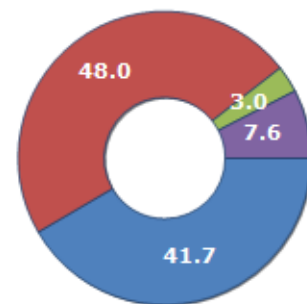

Resident families and related trend since (Year 2019), the average number of members of the family and its related trend since (Year 2019), civil status: bachelors/Bachelorette, married, divorced and widows / widowers in
Municipality of POGGIO CATINO

CIVIL STATUS (YEAR 2018)

Civil Status	(n.)	%
Bachelors	281	22.09
Bachelorette	248	19.50
Married Males	304	23.90
Married Females	305	23.98
Divorced Males	17	1.34
Divorced Females	21	1.65
Widowers	17	1.34
Widows	79	6.21
Total Residents	1,272	100.00

FAMILIES TREND

Year	Families (N.)	Variation % on previous year	Average components
2014	586	-	2.30
2015	618	+5.46	2.17
2016	610	-1.29	2.14
2017	599	-1.80	2.15
2018	569	-5.01	2.23
2019	610	+7.21	2.08

Average annual variation (2014/2019): **+0.81**

Average annual variation (2016/2019): **+0.00**

CIVIL STATUS (YEAR 2018)

■ Bachelors/Bachelorette
■ Married Males/Married Females
■ Divorced Males/Divorced Females
■ Widowers/Widows

TREND N ° FAMILY MEMBERS

Rankings Municipality of poggio catino

is on 6315° place among 7903 municipalities for average number of components of the family

is on 3666° place among 7903 municipalities per %