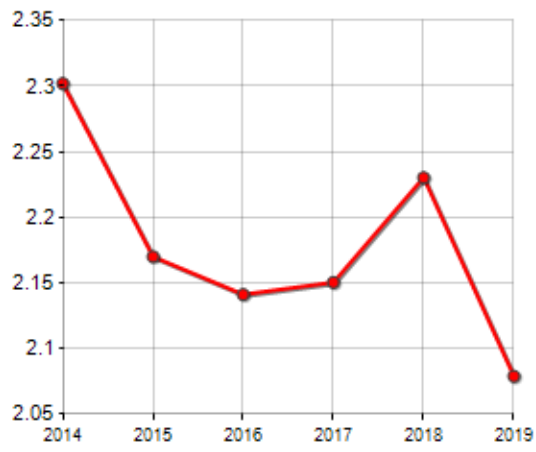

Resident families and related trend since (Year 2019), the average number of members of the family and its related trend since (Year 2019), civil status: bachelors/Bachelorette, married, divorced and widows / widowers in
Municipality of POGGIO CATINO

CIVIL STATUS (YEAR 2018)

Civil Status	(n.)	%
Bachelors	281	22.09
Bachelorette	248	19.50
Married Males	304	23.90
Married Females	305	23.98
Divorced Males	17	1.34
Divorced Females	21	1.65
Widowers	17	1.34
Widows	79	6.21
Total Residents	1,272	100.00

FAMILIES TREND

Year	Families (N.)	Variation % on previous year	Average components
2014	586	-	2.30
2015	618	+5.46	2.17
2016	610	-1.29	2.14
2017	599	-1.80	2.15
2018	569	-5.01	2.23
2019	610	+7.21	2.08

Average annual variation (2014/2019): **+0.81**

Average annual variation (2016/2019): **+0.00**

CIVIL STATUS (YEAR 2018)

■ Bachelors/Bachelorette
■ Married Males/Married Females
■ Divorced Males/Divorced Females
■ Widowers/Widows

TREND N ° FAMILY MEMBERS

Rankings Municipality of poggio catino

is on 6315° place among 7903 municipalities for average number of components of the family

is on 3666° place among 7903 municipalities per %

Bachelors/Bachelorette

is on 3010° place among 7903 municipalities per % Divorced Males/ Divorced Females

is on 4661° place among 7903 municipalities per % Widows (Male/Female)