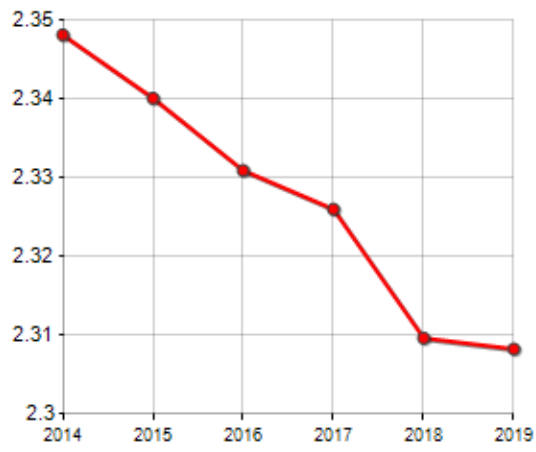

is on 29° place among 107 provinces per % Divorced Males/
Divorced Females

is on 42° place among 107 provinces per % Widows (Male/Female)