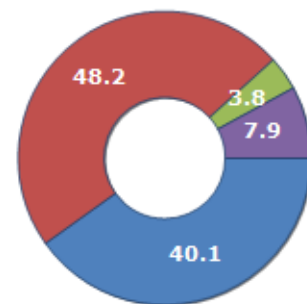

Resident families and related trend since (Year 2019), the average number of members of the family and its related trend since (Year 2019), civil status: bachelors/Bachelorette, married, divorced and widows / widowers in **Province of PISTOIA**

CIVIL STATUS (YEAR 2019)

Civil Status	(n.)	%
Bachelors	62,926	21.57
Bachelorette	54,125	18.56
Married Males	69,425	23.80
Married Females	71,123	24.38
Divorced Males	4,494	1.54
Divorced Females	6,505	2.23
Widowers	4,043	1.39
Widows	19,056	6.53
Total Residents	291,697	100.00

FAMILIES TREND

Year	Families (N.)	Variation % on previous year	Average components
2014	124,568	-	2.35
2015	124,763	+0.16	2.34
2016	125,202	+0.35	2.33
2017	125,490	+0.23	2.33
2018	126,173	+0.54	2.31
2019	126,372	+0.16	2.31

Average annual variation (2014/2019): **+0.29**

Average annual variation (2016/2019): **+0.31**

CIVIL STATUS (YEAR 2019)

TREND N ° FAMILY MEMBERS

Rankings Province of Pistoia

is on 47° place among 107 provinces for average number of components of the family

is on 94° place among 107 provinces per % Bachelors/Bachelorette