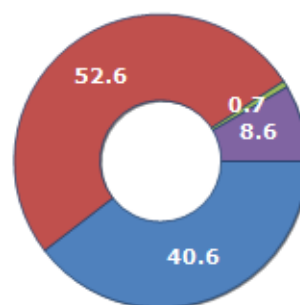

Resident families and related trend since (Year 2019), the average number of members of the family and its related trend since (Year 2019), civil status: bachelors/Bachelorette, married, divorced and widows / widowers in
Municipality of PIETRAFITTA

CIVIL STATUS (YEAR 2018)

Civil Status	(n.)	%
Bachelors	278	22.31
Bachelorette	215	17.26
Married Males	316	25.36
Married Females	323	25.92
Divorced Males	3	0.24
Divorced Females	6	0.48
Widowers	15	1.20
Widows	90	7.22
Total Residents	1,246	100.00

FAMILIES TREND

Year	Families (N.)	Variation % on previous year	Average components
2014	506	-	2.63
2015	505	-0.20	2.59
2016	495	-1.98	2.58
2017	491	-0.81	2.57
2018	488	-0.61	2.55
2019	488	+0.00	2.49

Average annual variation (2014/2019): **-0.72**

Average annual variation (2016/2019): **-0.47**

CIVIL STATUS (YEAR 2018)

■ Bachelors/Bachelorette
■ Married Males/Married Females
■ Divorced Males/Divorced Females
■ Widowers/Widows

TREND N ° FAMILY MEMBERS

Rankings Municipality of pietrafitta

is on 1238° place among 7903 municipalities for average number of components of the family

is on 4981° place among 7903 municipalities per % Bachelors/Bachelorette