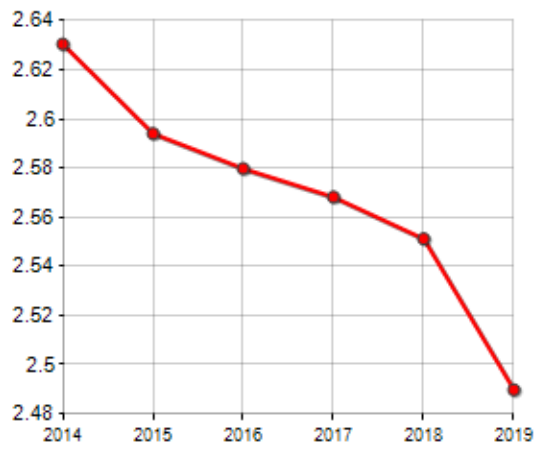

Resident families and related trend since (Year 2019), the average number of members of the family and its related trend since (Year 2019), civil status: bachelors/Bachelorette, married, divorced and widows / widowers in
Municipality of PIETRAFITTA

CIVIL STATUS (YEAR 2018)

Civil Status	(n.)	%
Bachelors	278	22.31
Bachelorette	215	17.26
Married Males	316	25.36
Married Females	323	25.92
Divorced Males	3	0.24
Divorced Females	6	0.48
Widowers	15	1.20
Widows	90	7.22
Total Residents	1,246	100.00

FAMILIES TREND

Year	Families (N.)	Variation % on previous year	Average components
2014	506	-	2.63
2015	505	-0.20	2.59
2016	495	-1.98	2.58
2017	491	-0.81	2.57
2018	488	-0.61	2.55
2019	488	+0.00	2.49

Average annual variation (2014/2019): **-0.72**

Average annual variation (2016/2019): **-0.47**

CIVIL STATUS (YEAR 2018)

■ Bachelors/Bachelorette
■ Married Males/Married Females
■ Divorced Males/Divorced Females
■ Widowers/Widows

TREND N ° FAMILY MEMBERS

Rankings Municipality of pietrafitta

is on 1238° place among 7903 municipalities for average number of components of the family

is on 4981° place among 7903 municipalities per % Bachelors/Bachelorette

is on 7473° place among 7903 municipalities per % Divorced Males/ Divorced Females

is on 3071° place among 7903 municipalities per % Widows (Male/Female)