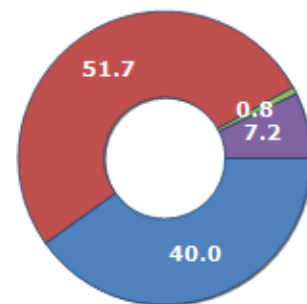

Resident families and related trend since (Year 2019), the average number of members of the family and its related trend since (Year 2019), civil status: bachelors/Bachelorette, married, divorced and widows / widowers in
Municipality of PETROSINO

CIVIL STATUS (YEAR 2018)

Civil Status	(n.)	%
Bachelors	1,864	22.94
Bachelorette	1,399	17.21
Married Males	2,164	26.63
Married Females	2,050	25.22
Divorced Males	23	0.28
Divorced Females	41	0.50
Widowers	97	1.19
Widows	489	6.02
Total Residents	8,127	100.00

FAMILIES TREND

Year	Families (N.)	Variation % on previous year	Average components
2014	3,192	-	2.51
2015	3,201	+0.28	2.53
2016	3,215	+0.44	2.53
2017	3,228	+0.40	2.53
2018	3,232	+0.12	2.53
2019	3,284	+1.61	2.48

Average annual variation (2014/2019): **+0.57**

Average annual variation (2016/2019): **+0.71**

CIVIL STATUS (YEAR 2018)

■ Bachelors/Bachelorette
■ Married Males/Married Females
■ Divorced Males/Divorced Females
■ Widowers/Widows

TREND N ° FAMILY MEMBERS

Rankings Municipality of petrosino

is on 1313° place among 7903 municipalities for average number of components of the family

is on 5540° place among 7903 municipalities per % Bachelors/Bachelorette