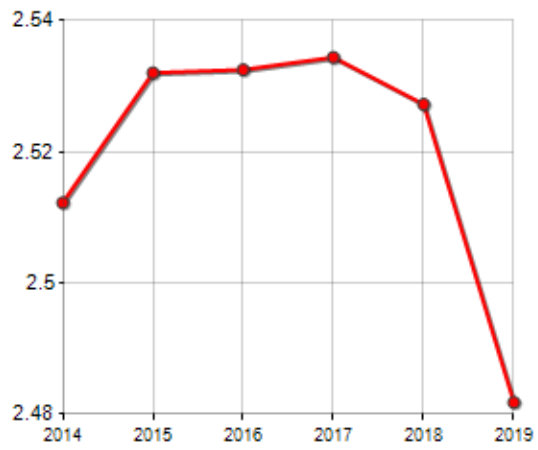

is on 7409° place among 7903 municipalities per % Divorced Males/ Divorced Females

is on 5303° place among 7903 municipalities per % Widows (Male/Female)