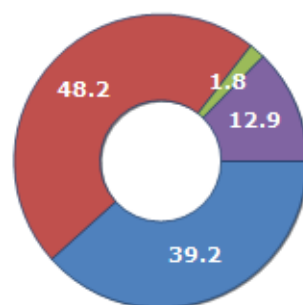

Resident families and related trend since (Year 2019), the average number of members of the family and its related trend since (Year 2019), civil status: bachelors/Bachelorette, married, divorced and widows / widowers in
Municipality of PESCOROCCHIANO

CIVIL STATUS (YEAR 2018)

Civil Status	(n.)	%
Bachelors	457	22.65
Bachelorette	317	15.71
Married Males	519	25.72
Married Females	434	21.51
Divorced Males	19	0.94
Divorced Females	17	0.84
Widowers	29	1.44
Widows	226	11.20
Total Residents	2,018	100.00

FAMILIES TREND

Year	Families (N.)	Variation % on previous year	Average components
2014	1,049	-	2.04
2015	1,037	-1.14	2.00
2016	1,027	-0.96	1.99
2017	1,030	+0.29	1.99
2018	1,025	-0.49	1.96
2019	1,023	-0.20	1.93

Average annual variation (2014/2019): **-0.50**

Average annual variation (2016/2019): **-0.13**

CIVIL STATUS (YEAR 2018)

■ Bachelors/Bachelorette
■ Married Males/Married Females
■ Divorced Males/Divorced Females
■ Widowers/Widows

TREND N ° FAMILY MEMBERS

Rankings Municipality of pescorocchiano

is on 7219° place among 7903 municipalities for average number of components of the family

is on 6324° place among 7903 municipalities per %