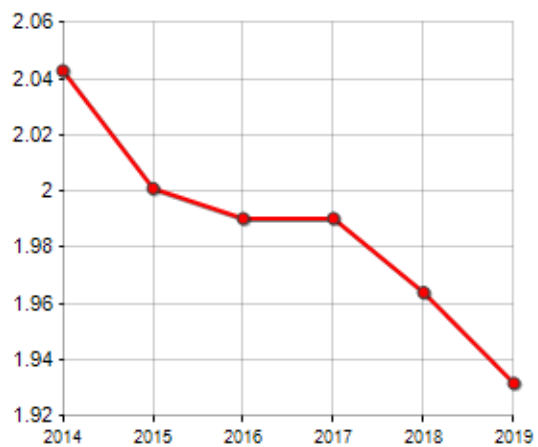

Resident families and related trend since (Year 2019), the average number of members of the family and its related trend since (Year 2019), civil status: bachelors/Bachelorette, married, divorced and widows / widowers in
Municipality of PESCOROCCHIANO

CIVIL STATUS (YEAR 2018)

Civil Status	(n.)	%
Bachelors	457	22.65
Bachelorette	317	15.71
Married Males	519	25.72
Married Females	434	21.51
Divorced Males	19	0.94
Divorced Females	17	0.84
Widowers	29	1.44
Widows	226	11.20
Total Residents	2,018	100.00

FAMILIES TREND

Year	Families (N.)	Variation % on previous year	Average components
2014	1,049	-	2.04
2015	1,037	-1.14	2.00
2016	1,027	-0.96	1.99
2017	1,030	+0.29	1.99
2018	1,025	-0.49	1.96
2019	1,023	-0.20	1.93

Average annual variation (2014/2019): **-0.50**

Average annual variation (2016/2019): **-0.13**

CIVIL STATUS (YEAR 2018)

■ Bachelors/Bachelorette
■ Married Males/Married Females
■ Divorced Males/Divorced Females
■ Widowers/Widows

TREND N ° FAMILY MEMBERS

Rankings Municipality of pescorocchiano

is on 7219° place among 7903 municipalities for average number of components of the family

is on 6324° place among 7903 municipalities per %

Bachelors/Bachelorette

is on 5485° place among 7903 municipalities per % Divorced Males/ Divorced Females

is on 347° place among 7903 municipalities per % Widows (Male/Female)