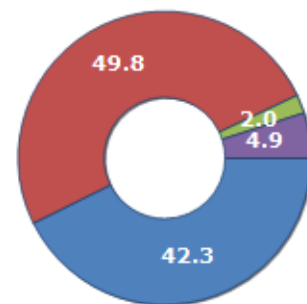

Resident families and related trend since (Year 2019), the average number of members of the family and its related trend since (Year 2019), civil status: bachelors/Bachelorette, married, divorced and widows / widowers in
Municipality of PEDARA

CIVIL STATUS (YEAR 2018)

Civil Status	(n.)	%
Bachelors	3,352	22.84
Bachelorette	2,911	19.84
Married Males	3,711	25.29
Married Females	3,667	24.99
Divorced Males	128	0.87
Divorced Females	173	1.18
Widowers	116	0.79
Widows	615	4.19
Total Residents	14,673	100.00

FAMILIES TREND

Year	Families (N.)	Variation % on previous year	Average components
2014	5,575	-	2.52
2015	5,585	+0.18	2.52
2016	5,635	+0.90	2.55
2017	5,693	+1.03	2.57
2018	5,749	+0.98	2.56
2019	5,854	+1.83	2.53

Average annual variation (2014/2019): **+0.98**

Average annual variation (2016/2019): **+1.28**

CIVIL STATUS (YEAR 2018)

■ Bachelors/Bachelorette
■ Married Males/Married Females
■ Divorced Males/Divorced Females
■ Widowers/Widows

TREND N ° FAMILY MEMBERS

Rankings Municipality of pedara

is on 839° place among 7903 municipalities for average number of components of the family

is on 3033° place among 7903 municipalities per % Bachelors/Bachelorette