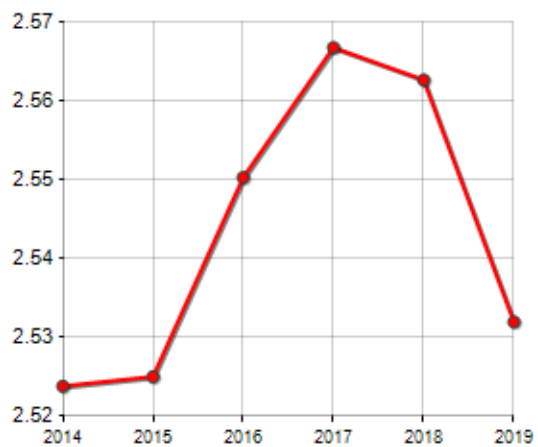

is on 5086° place among 7903 municipalities per % Divorced Males/ Divorced Females

is on 7705° place among 7903 municipalities per % Widows (Male/Female)