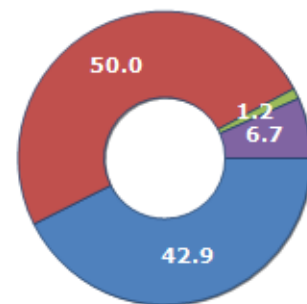

Resident families and related trend since (Year 2019), the average number of members of the family and its related trend since (Year 2019), civil status: bachelors/Bachelorette, married, divorced and widows / widowers in
Municipality of PATERNÒ

CIVIL STATUS (YEAR 2018)

Civil Status	(n.)	%
Bachelors	10,747	22.58
Bachelorette	9,517	19.99
Married Males	11,745	24.67
Married Females	11,863	24.92
Divorced Males	216	0.45
Divorced Females	341	0.72
Widowers	489	1.03
Widows	2,682	5.63
Total Residents	47,600	100.00

FAMILIES TREND

Year	Families (N.)	Variation % on previous year	Average components
2014	18,077	-	2.68
2015	17,994	-0.46	2.68
2016	17,939	-0.31	2.68
2017	17,899	-0.22	2.67
2018	17,876	-0.13	2.66
2019	17,889	+0.07	2.64

Average annual variation (2014/2019): **-0.21**

Average annual variation (2016/2019): **-0.09**

CIVIL STATUS (YEAR 2018)

■ Bachelors/Bachelorette
■ Married Males/Married Females
■ Divorced Males/Divorced Females
■ Widowers/Widows

TREND N ° FAMILY MEMBERS

Rankings Municipality of paternò

is on 353° place among 7903 municipalities for average number of components of the family

is on 2300° place among 7903 municipalities per % Bachelors/Bachelorette