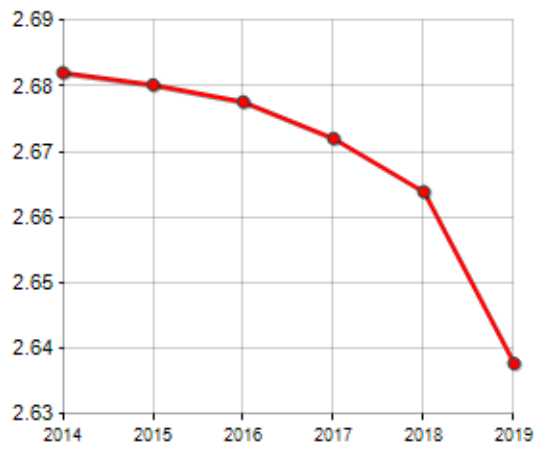

is on 6705° place among 7903 municipalities per % Divorced Males/ Divorced Females

is on 6020° place among 7903 municipalities per % Widows (Male/Female)