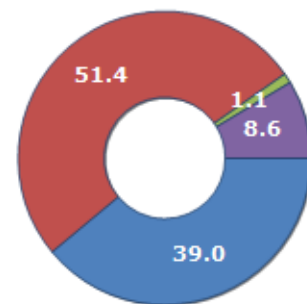

Resident families and related trend since (Year 2019), the average number of members of the family and its related trend since (Year 2019), civil status: bachelors/Bachelorette, married, divorced and widows / widowers in
Municipality of PARTANNA

CIVIL STATUS (YEAR 2018)

Civil Status	(n.)	%
Bachelors	2,174	21.03
Bachelorette	1,854	17.94
Married Males	2,671	25.84
Married Females	2,635	25.49
Divorced Males	49	0.47
Divorced Females	63	0.61
Widowers	130	1.26
Widows	761	7.36
Total Residents	10,337	100.00

FAMILIES TREND

Year	Families (N.)	Variation % on previous year	Average components
2014	4,558	-	2.35
2015	4,570	+0.26	2.32
2016	4,524	-1.01	2.32
2017	4,556	+0.71	2.29
2018	4,592	+0.79	2.27
2019	4,640	+1.05	2.23

Average annual variation (2014/2019): **+0.36**

Average annual variation (2016/2019): **+0.85**

CIVIL STATUS (YEAR 2018)

■ Bachelors/Bachelorette
■ Married Males/Married Females
■ Divorced Males/Divorced Females
■ Widowers/Widows

TREND N ° FAMILY MEMBERS

Rankings Municipality of partanna

is on 4884° place among 7903 municipalities for average number of components of the family

is on 6442° place among 7903 municipalities per % Bachelors/Bachelorette