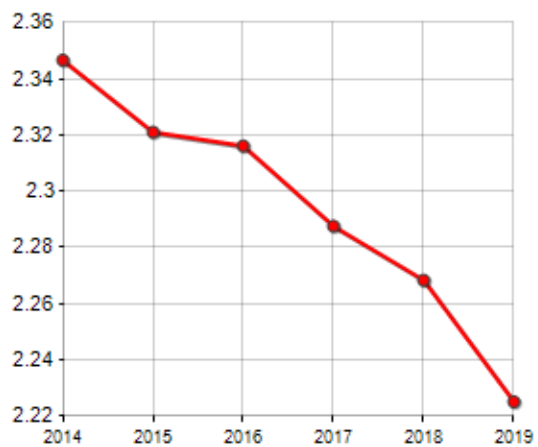

is on 6902° place among 7903 municipalities per % Divorced Males/ Divorced Females

is on 3084° place among 7903 municipalities per % Widows (Male/Female)