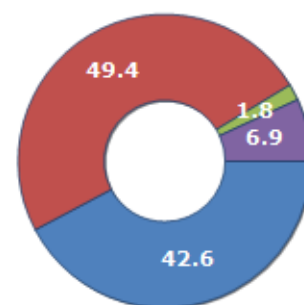

Resident families and related trend since (Year 2019), the average number of members of the family and its related trend since (Year 2019), civil status: bachelors/Bachelorette, married, divorced and widows / widowers in **Province of PALERMO**

CIVIL STATUS (YEAR 2018)

Civil Status	(n.)	%
Bachelors	276,605	22.08
Bachelorette	252,535	20.16
Married Males	306,132	24.44
Married Females	308,587	24.64
Divorced Males	8,680	0.69
Divorced Females	14,045	1.12
Widowers	14,580	1.16
Widows	71,424	5.70
Total Residents	1,252,588	100.00

FAMILIES TREND

Year	Families (N.)	Variation % on previous year	Average components
2014	492,709	-	2.59
2015	492,063	-0.13	2.58
2016	492,288	+0.05	2.58
2017	492,381	+0.02	2.56
2018	493,898	+0.31	2.54
2019	497,570	+0.74	2.50

Average annual variation (2014/2019): **+0.20**

Average annual variation (2016/2019): **+0.36**

CIVIL STATUS (YEAR 2018)

TREND N ° FAMILY MEMBERS

Rankings Province of palermo

is on 7° place among 107 provinces for average number of components of the family

is on 36° place among 107 provinces per % Bachelors/Bachelorette