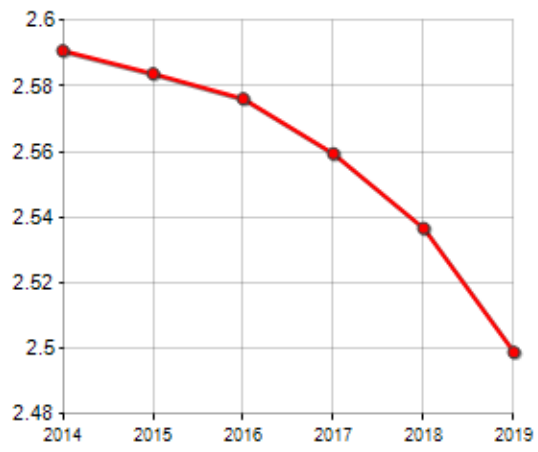

is on 82° place among 107 provinces per % Divorced Males/
Divorced Females

is on 83° place among 107 provinces per % Widows (Male/Female)