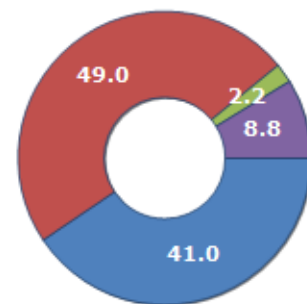

Resident families and related trend since (Year 2019), the average number of members of the family and its related trend since (Year 2019), civil status: bachelors/Bachelorette, married, divorced and widows / widowers in Municipality of PALAZZOLO ACREIDE

CIVIL STATUS (YEAR 2018)

Civil Status	(n.)	%
Bachelors	1,886	22.01
Bachelorette	1,591	18.57
Married Males	2,064	24.09
Married Females	2,095	24.45
Divorced Males	77	0.90
Divorced Females	106	1.24
Widowers	109	1.27
Widows	641	7.48
Total Residents	8,569	100.00

FAMILIES TREND

Year	Families (N.)	Variation % on previous year	Average components
2014	3,737	-	2.37
2015	3,686	-1.36	2.39
2016	3,689	+0.08	2.37
2017	3,693	+0.11	2.35
2018	3,677	-0.43	2.33
2019	3,701	+0.65	2.29

Average annual variation (2014/2019): **-0.19**

Average annual variation (2016/2019): **+0.11**

CIVIL STATUS
(YEAR 2018)

■ Bachelors/Bachelorette
■ Married Males/Married Females
■ Divorced Males/Divorced Females
■ Widowers/Widows

TREND N ° FAMILY MEMBERS

Rankings Municipality of palazzolo acreide

is on 3981° place among 7903 municipalities for average number of components of the family

is on 4517° place among 7903 municipalities per %