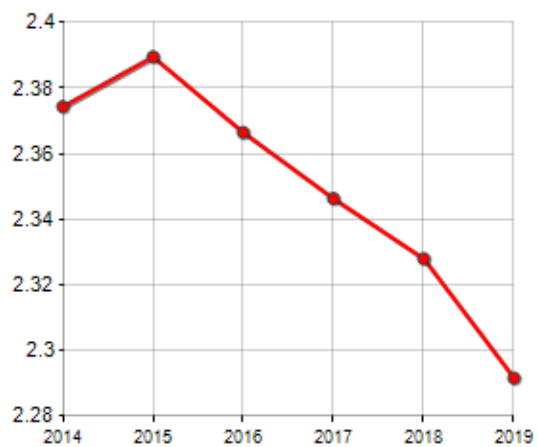

Bachelors/Bachelorette

is on 4870° place among 7903 municipalities per % Divorced Males/ Divorced Females

is on 2800° place among 7903 municipalities per % Widows (Male/Female)