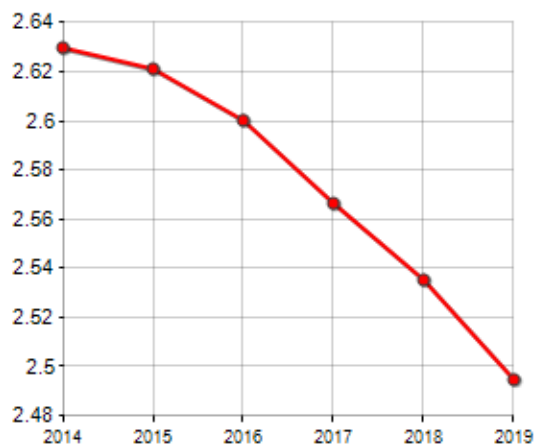

Bachelors/Bachelorette

is on 7112° place among 7903 municipalities per % Divorced Males/ Divorced Females

is on 6259° place among 7903 municipalities per % Widows (Male/Female)