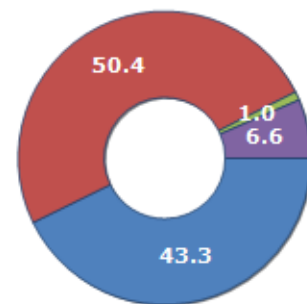

Resident families and related trend since (Year 2019), the average number of members of the family and its related trend since (Year 2019), civil status: bachelors/Bachelorette, married, divorced and widows / widowers in
Municipality of PALAGONIA

CIVIL STATUS (YEAR 2018)

Civil Status	(n.)	%
Bachelors	3,740	22.68
Bachelorette	3,311	20.08
Married Males	4,096	24.84
Married Females	4,114	24.95
Divorced Males	71	0.43
Divorced Females	87	0.53
Widowers	197	1.19
Widows	872	5.29
Total Residents	16,488	100.00

FAMILIES TREND

Year	Families (N.)	Variation % on previous year	Average components
2014	6,340	-	2.63
2015	6,336	-0.06	2.62
2016	6,399	+0.99	2.60
2017	6,489	+1.41	2.57
2018	6,486	-0.05	2.54
2019	6,533	+0.72	2.49

Average annual variation (2014/2019): **+0.60**

Average annual variation (2016/2019): **+0.69**

CIVIL STATUS (YEAR 2018)

■ Bachelors/Bachelorette
■ Married Males/Married Females
■ Divorced Males/Divorced Females
■ Widowers/Widows

TREND N ° FAMILY MEMBERS

Rankings Municipality of palagonia

is on 1199° place among 7903 municipalities for average number of components of the family

is on 2014° place among 7903 municipalities per %