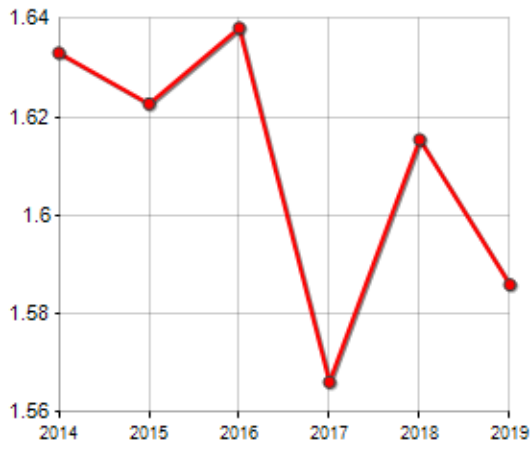

Resident families and related trend since (Year 2019), the average number of members of the family and its related trend since (Year 2019), civil status: bachelors/Bachelorette, married, divorced and widows / widowers in
Municipality of PAGANICO SABINO

CIVIL STATUS (YEAR 2018)

Civil Status	(n.)	%
Bachelors	32	19.28
Bachelorette	22	13.25
Married Males	42	25.30
Married Females	35	21.08
Divorced Males	5	3.01
Divorced Females	3	1.81
Widowers	5	3.01
Widows	22	13.25
Total Residents	166	100.00

FAMILIES TREND

Year	Families (N.)	Variation % on previous year	Average components
2014	109	-	1.63
2015	106	-2.75	1.62
2016	105	-0.94	1.64
2017	106	+0.95	1.57
2018	104	-1.89	1.62
2019	99	-4.81	1.59

Average annual variation (2014/2019): **-1.91**

Average annual variation (2016/2019): **-1.94**

CIVIL STATUS (YEAR 2018)

TREND N ° FAMILY MEMBERS

Rankings Municipality of paganico sabino

is on 7821° place among 7903 municipalities for average number of components of the family

is on 7783° place among 7903 municipalities per %

Bachelors/Bachelorette

is on 322° place among 7903 municipalities per % Divorced Males/ Divorced Females

is on 45° place among 7903 municipalities per % Widows (Male/Female)