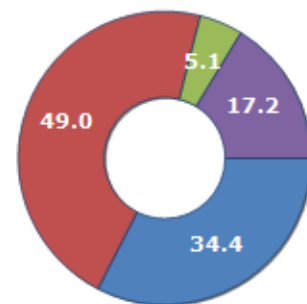

Resident families and related trend since (Year 2019), the average number of members of the family and its related trend since (Year 2019), civil status: bachelors/Bachelorette, married, divorced and widows / widowers in
Municipality of PAGANICO SABINO

CIVIL STATUS (YEAR 2018)

Civil Status	(n.)	%
Bachelors	32	19.28
Bachelorette	22	13.25
Married Males	42	25.30
Married Females	35	21.08
Divorced Males	5	3.01
Divorced Females	3	1.81
Widowers	5	3.01
Widows	22	13.25
Total Residents	166	100.00

FAMILIES TREND

Year	Families (N.)	Variation % on previous year	Average components
2014	109	-	1.63
2015	106	-2.75	1.62
2016	105	-0.94	1.64
2017	106	+0.95	1.57
2018	104	-1.89	1.62
2019	99	-4.81	1.59

Average annual variation (2014/2019): **-1.91**

Average annual variation (2016/2019): **-1.94**

CIVIL STATUS (YEAR 2018)

TREND N ° FAMILY MEMBERS

Rankings Municipality of paganico sabino

is on 7821° place among 7903 municipalities for average number of components of the family

is on 7783° place among 7903 municipalities per %