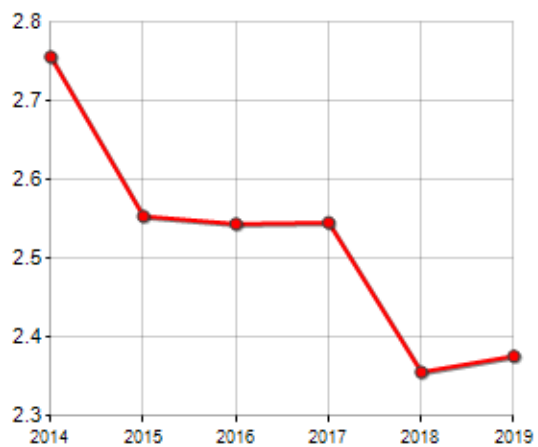

is on 5725° place among 7903 municipalities per % Divorced Males/ Divorced Females

is on 5781° place among 7903 municipalities per % Widows (Male/Female)