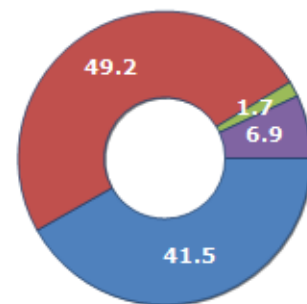

Resident families and related trend since (Year 2019), the average number of members of the family and its related trend since (Year 2019), civil status: bachelors/Bachelorette, married, divorced and widows / widowers in
Municipality of PACHINO

CIVIL STATUS (YEAR 2018)

Civil Status	(n.)	%
Bachelors	5,146	23.24
Bachelorette	4,115	18.58
Married Males	5,624	25.40
Married Females	5,343	24.13
Divorced Males	179	0.81
Divorced Females	200	0.90
Widowers	249	1.12
Widows	1,288	5.82
Total Residents	22,144	100.00

FAMILIES TREND

Year	Families (N.)	Variation % on previous year	Average components
2014	8,053	-	2.76
2015	8,695	+7.97	2.55
2016	8,751	+0.64	2.54
2017	8,735	-0.18	2.55
2018	9,424	+7.89	2.36
2019	9,391	-0.35	2.38

Average annual variation (2014/2019): **+3.12**

Average annual variation (2016/2019): **+2.38**

CIVIL STATUS (YEAR 2018)

TREND N ° FAMILY MEMBERS

Rankings Municipality of pachino

is on 2682° place among 7903 municipalities for average number of components of the family

is on 3914° place among 7903 municipalities per % Bachelors/Bachelorette