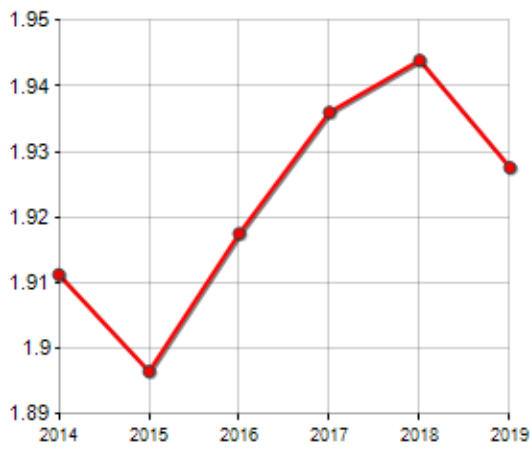

Resident families and related trend since (Year 2019), the average number of members of the family and its related trend since (Year 2019), civil status: bachelors/Bachelorette, married, divorced and widows / widowers in
Municipality of NOVARA DI SICILIA

CIVIL STATUS (YEAR 2018)

Civil Status	(n.)	%
Bachelors	277	21.57
Bachelorette	232	18.07
Married Males	303	23.60
Married Females	287	22.35
Divorced Males	9	0.70
Divorced Females	15	1.17
Widowers	28	2.18
Widows	133	10.36
Total Residents	1,284	100.00

FAMILIES TREND

Year	Families (N.)	Variation % on previous year	Average components
2014	721	-	1.91
2015	705	-2.22	1.90
2016	691	-1.99	1.92
2017	672	-2.75	1.94
2018	660	-1.79	1.94
2019	649	-1.67	1.93

Average annual variation (2014/2019): **-2.08**

Average annual variation (2016/2019): **-2.07**

CIVIL STATUS (YEAR 2018)

■ Bachelors/Bachelorette
■ Married Males/Married Females
■ Divorced Males/Divorced Females
■ Widowers/Widows

TREND N ° FAMILY MEMBERS

Rankings Municipality of novara di sicilia

is on 7235° place among 7903 municipalities for average number of components of the family

is on 4875° place among 7903 municipalities per %

Bachelors/Bachelorette

is on 5304° place among 7903 municipalities per % Divorced Males/ Divorced Females

is on 352° place among 7903 municipalities per % Widows (Male/Female)