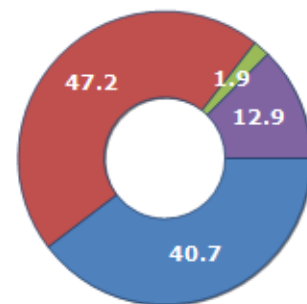

Resident families and related trend since (Year 2019), the average number of members of the family and its related trend since (Year 2019), civil status: bachelors/Bachelorette, married, divorced and widows / widowers in
Municipality of NOVARA DI SICILIA

CIVIL STATUS (YEAR 2018)

Civil Status	(n.)	%
Bachelors	277	21.57
Bachelorette	232	18.07
Married Males	303	23.60
Married Females	287	22.35
Divorced Males	9	0.70
Divorced Females	15	1.17
Widowers	28	2.18
Widows	133	10.36
Total Residents	1,284	100.00

FAMILIES TREND

Year	Families (N.)	Variation % on previous year	Average components
2014	721	-	1.91
2015	705	-2.22	1.90
2016	691	-1.99	1.92
2017	672	-2.75	1.94
2018	660	-1.79	1.94
2019	649	-1.67	1.93

Average annual variation (2014/2019): **-2.08**

Average annual variation (2016/2019): **-2.07**

CIVIL STATUS (YEAR 2018)

■ Bachelors/Bachelorette
■ Married Males/Married Females
■ Divorced Males/Divorced Females
■ Widowers/Widows

TREND N ° FAMILY MEMBERS

Rankings Municipality of novara di sicilia

is on 7235° place among 7903 municipalities for average number of components of the family

is on 4875° place among 7903 municipalities per %