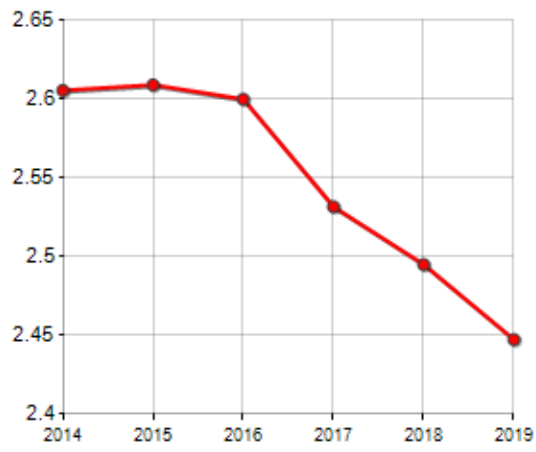

is on 5110° place among 7903 municipalities per % Divorced Males/ Divorced Females

is on 6011° place among 7903 municipalities per % Widows (Male/Female)