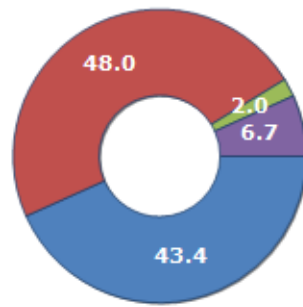

Resident families and related trend since (Year 2019), the average number of members of the family and its related trend since (Year 2019), civil status: bachelors/Bachelorette, married, divorced and widows / widowers in **Municipality of NOTO**

CIVIL STATUS (YEAR 2018)		
Civil Status	(n.)	%
Bachelors	5,696	23.54
Bachelorette	4,778	19.75
Married Males	5,908	24.42
Married Females	5,697	23.55
Divorced Males	199	0.82
Divorced Females	289	1.19
Widowers	329	1.36
Widows	1,296	5.36
Total Residents	24,192	100.00

FAMILIES TREND			
Year	Families (N.)	Variation % on previous year	Average components
2014	9,147	-	2.61
2015	9,165	+0.20	2.61
2016	9,259	+1.03	2.60
2017	9,491	+2.51	2.53
2018	9,684	+2.03	2.49
2019	9,870	+1.92	2.45

Average annual variation (2014/2019): **+1.53**

Average annual variation (2016/2019): **+2.15**

CIVIL STATUS (YEAR 2018)

- Bachelors/Bachelorette
- Married Males/Married Females
- Divorced Males/Divorced Females
- Widowers/Widows

TREND N ° FAMILY MEMBERS

Rankings Municipality of noto

is on 1692° place among 7903 municipalities for average number of components of the family

is on 1925° place among 7903 municipalities per % Bachelors/Bachelorette