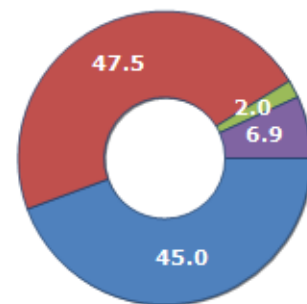

Resident families and related trend since (Year 2019), the average number of members of the family and its related trend since (Year 2019), civil status: bachelors/Bachelorette, married, divorced and widows / widowers in
Municipality of NISSORIA

CIVIL STATUS (YEAR 2018)

Civil Status	(n.)	%
Bachelors	746	24.86
Bachelorette	585	19.49
Married Males	701	23.36
Married Females	705	23.49
Divorced Males	33	1.10
Divorced Females	26	0.87
Widowers	28	0.93
Widows	177	5.90
Total Residents	3,001	100.00

FAMILIES TREND

Year	Families (N.)	Variation % on previous year	Average components
2014	1,273	-	2.37
2015	1,252	-1.65	2.40
2016	1,248	-0.32	2.40
2017	1,247	-0.08	2.40
2018	1,249	+0.16	2.41
2019	1,254	+0.40	2.36

Average annual variation (2014/2019): **-0.30**

Average annual variation (2016/2019): **+0.16**

CIVIL STATUS (YEAR 2018)

■ Bachelors/Bachelorette
■ Married Males/Married Females
■ Divorced Males/Divorced Females
■ Widowers/Widows

TREND N ° FAMILY MEMBERS

Rankings Municipality of nissoria

is on 2952° place among 7903 municipalities for average number of components of the family

is on 837° place among 7903 municipalities per % Bachelors/Bachelorette