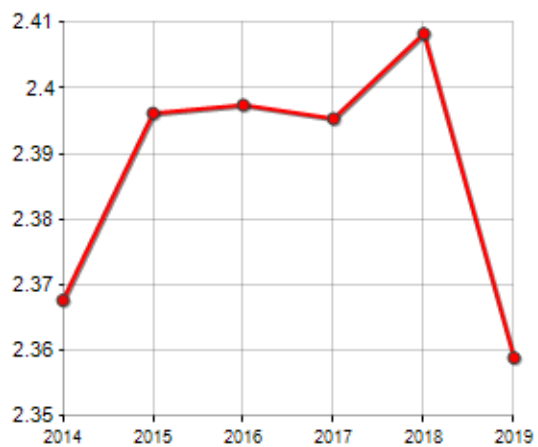

Resident families and related trend since (Year 2019), the average number of members of the family and its related trend since (Year 2019), civil status: bachelors/Bachelorette, married, divorced and widows / widowers in
Municipality of NISSORIA

CIVIL STATUS (YEAR 2018)

Civil Status	(n.)	%
Bachelors	746	24.86
Bachelorette	585	19.49
Married Males	701	23.36
Married Females	705	23.49
Divorced Males	33	1.10
Divorced Females	26	0.87
Widowers	28	0.93
Widows	177	5.90
Total Residents	3,001	100.00

FAMILIES TREND

Year	Families (N.)	Variation % on previous year	Average components
2014	1,273	-	2.37
2015	1,252	-1.65	2.40
2016	1,248	-0.32	2.40
2017	1,247	-0.08	2.40
2018	1,249	+0.16	2.41
2019	1,254	+0.40	2.36

Average annual variation (2014/2019): **-0.30**

Average annual variation (2016/2019): **+0.16**

CIVIL STATUS (YEAR 2018)

■ Bachelors/Bachelorette
■ Married Males/Married Females
■ Divorced Males/Divorced Females
■ Widowers/Widows

TREND N ° FAMILY MEMBERS

Rankings Municipality of nissoria

is on 2952° place among 7903 municipalities for average number of components of the family

is on 837° place among 7903 municipalities per % Bachelors/Bachelorette

is on 5150° place among 7903 municipalities per % Divorced Males/ Divorced Females

is on 5712° place among 7903 municipalities per % Widows (Male/Female)