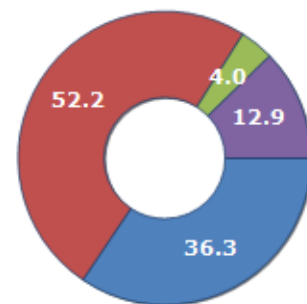

Resident families and related trend since (Year 2019), the average number of members of the family and its related trend since (Year 2019), civil status: bachelors/Bachelorette, married, divorced and widows / widowers in
Municipality of NESPOLO

CIVIL STATUS (YEAR 2018)

Civil Status	(n.)	%
Bachelors	44	20.75
Bachelorette	29	13.68
Married Males	59	27.83
Married Females	46	21.70
Divorced Males	6	2.83
Divorced Females	2	0.94
Widowers	6	2.83
Widows	20	9.43
Total Residents	212	100.00

FAMILIES TREND

Year	Families (N.)	Variation % on previous year	Average components
2014	142	-	1.81
2015	139	-2.11	1.77
2016	141	+1.44	1.74
2017	138	-2.13	1.70
2018	130	-5.80	1.62
2019	130	+0.00	1.55

Average annual variation (2014/2019): **-1.75**

Average annual variation (2016/2019): **-2.67**

CIVIL STATUS (YEAR 2018)

■ Bachelors/Bachelorette
■ Married Males/Married Females
■ Divorced Males/Divorced Females
■ Widowers/Widows

TREND N ° FAMILY MEMBERS

Rankings Municipality of nespolo

is on 7845° place among 7903 municipalities for average number of components of the family

is on 7563° place among 7903 municipalities per % Bachelors/Bachelorette