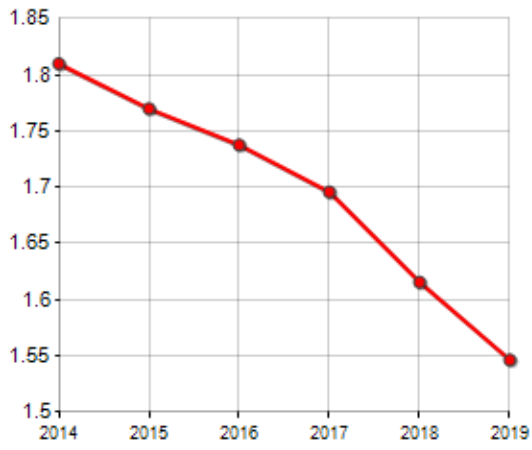

Resident families and related trend since (Year 2019), the average number of members of the family and its related trend since (Year 2019), civil status: bachelors/Bachelorette, married, divorced and widows / widowers in
Municipality of NESPOLO

CIVIL STATUS (YEAR 2018)

Civil Status	(n.)	%
Bachelors	44	20.75
Bachelorette	29	13.68
Married Males	59	27.83
Married Females	46	21.70
Divorced Males	6	2.83
Divorced Females	2	0.94
Widowers	6	2.83
Widows	20	9.43
Total Residents	212	100.00

FAMILIES TREND

Year	Families (N.)	Variation % on previous year	Average components
2014	142	-	1.81
2015	139	-2.11	1.77
2016	141	+1.44	1.74
2017	138	-2.13	1.70
2018	130	-5.80	1.62
2019	130	+0.00	1.55

Average annual variation (2014/2019): **-1.75**

Average annual variation (2016/2019): **-2.67**

CIVIL STATUS (YEAR 2018)

■ Bachelors/Bachelorette
■ Married Males/Married Females
■ Divorced Males/Divorced Females
■ Widowers/Widows

TREND N ° FAMILY MEMBERS

Rankings Municipality of nespolo

is on 7845° place among 7903 municipalities for average number of components of the family

is on 7563° place among 7903 municipalities per % Bachelors/Bachelorette

is on 1158° place among 7903 municipalities per % Divorced Males/ Divorced Females

is on 340° place among 7903 municipalities per % Widows (Male/Female)