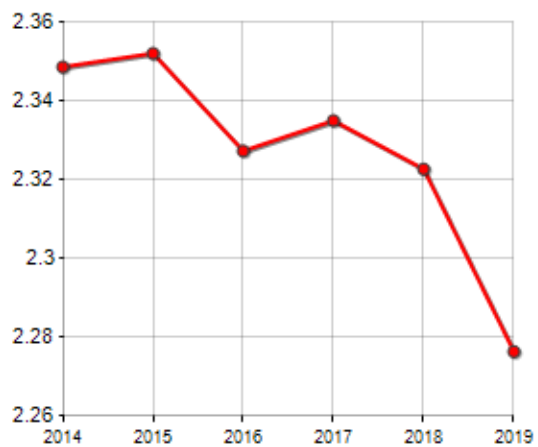

Resident families and related trend since (Year 2019), the average number of members of the family and its related trend since (Year 2019), civil status: bachelors/Bachelorette, married, divorced and widows / widowers in
Municipality of MUCCIA

CIVIL STATUS (YEAR 2018)

Civil Status	(n.)	%
Bachelors	204	23.23
Bachelorette	170	19.36
Married Males	204	23.23
Married Females	198	22.55
Divorced Males	9	1.03
Divorced Females	12	1.37
Widowers	6	0.68
Widows	75	8.54
Total Residents	878	100.00

FAMILIES TREND

Year	Families (N.)	Variation % on previous year	Average components
2014	390	-	2.35
2015	389	-0.26	2.35
2016	391	+0.51	2.33
2017	385	-1.53	2.34
2018	378	-1.82	2.32
2019	380	+0.53	2.28

Average annual variation (2014/2019): **-0.52**

Average annual variation (2016/2019): **-0.95**

CIVIL STATUS (YEAR 2018)

TREND N ° FAMILY MEMBERS

Rankings Municipality of muccia

is on 4198° place among 7903 municipalities for average number of components of the family

is on 2038° place among 7903 municipalities per % Bachelors/Bachelorette

is on 4302° place among 7903 municipalities per % Divorced Males/ Divorced Females

is on 2187° place among 7903 municipalities per % Widows (Male/Female)