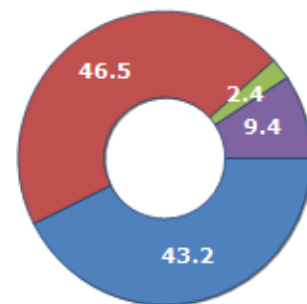

Resident families and related trend since (Year 2019), the average number of members of the family and its related trend since (Year 2019), civil status: bachelors/Bachelorette, married, divorced and widows / widowers in
Municipality of MUCCIA

CIVIL STATUS (YEAR 2018)

Civil Status	(n.)	%
Bachelors	204	23.23
Bachelorette	170	19.36
Married Males	204	23.23
Married Females	198	22.55
Divorced Males	9	1.03
Divorced Females	12	1.37
Widowers	6	0.68
Widows	75	8.54
Total Residents	878	100.00

FAMILIES TREND

Year	Families (N.)	Variation % on previous year	Average components
2014	390	-	2.35
2015	389	-0.26	2.35
2016	391	+0.51	2.33
2017	385	-1.53	2.34
2018	378	-1.82	2.32
2019	380	+0.53	2.28

Average annual variation (2014/2019): **-0.52**

Average annual variation (2016/2019): **-0.95**

CIVIL STATUS (YEAR 2018)

TREND N ° FAMILY MEMBERS

Rankings Municipality of muccia

is on 4198° place among 7903 municipalities for average number of components of the family

is on 2038° place among 7903 municipalities per % Bachelors/Bachelorette