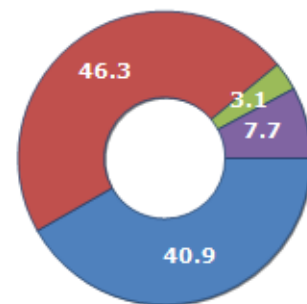

Resident families and related trend since (Year 2019), the average number of members of the family and its related trend since (Year 2019), civil status: bachelors/Bachelorette, married, divorced and widows / widowers in
Municipality of MONTOPOLI DI SABINA

CIVIL STATUS (YEAR 2018)

Civil Status	(n.)	%
Bachelors	919	22.56
Bachelorette	782	19.19
Married Males	979	24.03
Married Females	946	23.22
Divorced Males	59	1.45
Divorced Females	70	1.72
Widowers	60	1.47
Widows	259	6.36
Total Residents	4,074	100.00

FAMILIES TREND

Year	Families (N.)	Variation % on previous year	Average components
2014	1,761	-	2.40
2015	1,746	-0.85	2.41
2016	1,711	-2.00	2.41
2017	1,712	+0.06	2.41
2018	1,703	-0.53	2.44
2019	1,703	+0.00	2.44

Average annual variation (2014/2019): **-0.67**

Average annual variation (2016/2019): **-0.16**

CIVIL STATUS (YEAR 2018)

TREND N ° FAMILY MEMBERS

Rankings Municipality of montopoli di sabina

is on 1746° place among 7903 municipalities for average number of components of the family

is on 4658° place among 7903 municipalities per %