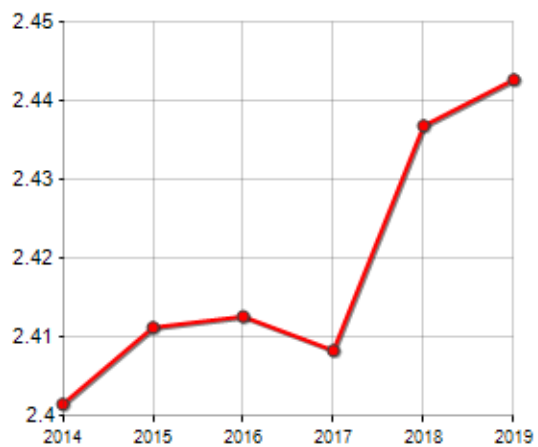

Resident families and related trend since (Year 2019), the average number of members of the family and its related trend since (Year 2019), civil status: bachelors/Bachelorette, married, divorced and widows / widowers in
Municipality of MONTOPOLI DI SABINA

CIVIL STATUS (YEAR 2018)

Civil Status	(n.)	%
Bachelors	919	22.56
Bachelorette	782	19.19
Married Males	979	24.03
Married Females	946	23.22
Divorced Males	59	1.45
Divorced Females	70	1.72
Widowers	60	1.47
Widows	259	6.36
Total Residents	4,074	100.00

FAMILIES TREND

Year	Families (N.)	Variation % on previous year	Average components
2014	1,761	-	2.40
2015	1,746	-0.85	2.41
2016	1,711	-2.00	2.41
2017	1,712	+0.06	2.41
2018	1,703	-0.53	2.44
2019	1,703	+0.00	2.44

Average annual variation (2014/2019): **-0.67**

Average annual variation (2016/2019): **-0.16**

CIVIL STATUS (YEAR 2018)

TREND N ° FAMILY MEMBERS

Rankings Municipality of montopoli di sabina

is on 1746° place among 7903 municipalities for average number of components of the family

is on 4658° place among 7903 municipalities per %

Bachelors/Bachelorette

is on 2763° place among 7903 municipalities per % Divorced Males/ Divorced Females

is on 4510° place among 7903 municipalities per % Widows (Male/Female)