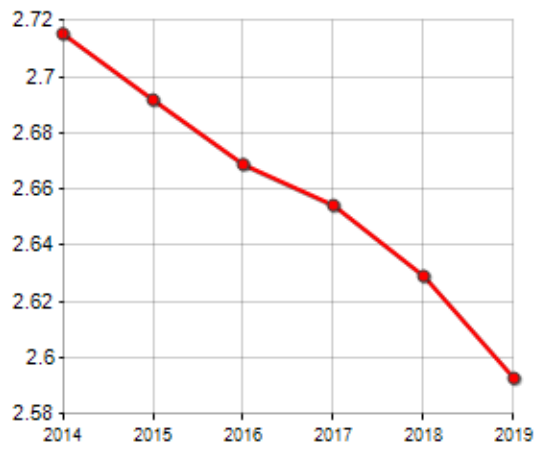

Bachelors/Bachelorette

is on 6495° place among 7903 municipalities per % Divorced Males/ Divorced Females

is on 5229° place among 7903 municipalities per % Widows (Male/Female)