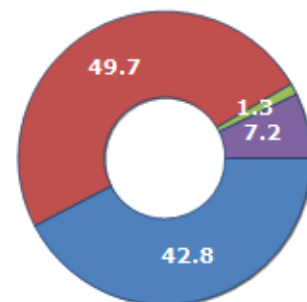

Resident families and related trend since (Year 2019), the average number of members of the family and its related trend since (Year 2019), civil status: bachelors/Bachelorette, married, divorced and widows / widowers in
Municipality of MONTELEPRE

CIVIL STATUS (YEAR 2018)

Civil Status	(n.)	%
Bachelors	1,327	21.83
Bachelorette	1,249	20.54
Married Males	1,499	24.65
Married Females	1,493	24.56
Divorced Males	32	0.53
Divorced Females	45	0.74
Widowers	74	1.22
Widows	361	5.94
Total Residents	6,080	100.00

FAMILIES TREND

Year	Families (N.)	Variation % on previous year	Average components
2014	2,347	-	2.72
2015	2,333	-0.60	2.69
2016	2,328	-0.21	2.67
2017	2,314	-0.60	2.65
2018	2,313	-0.04	2.63
2019	2,320	+0.30	2.59

Average annual variation (2014/2019): **-0.23**

Average annual variation (2016/2019): **-0.11**

CIVIL STATUS (YEAR 2018)

TREND N ° FAMILY MEMBERS

Rankings Municipality of montelepre

is on 514° place among 7903 municipalities for average number of components of the family

is on 2415° place among 7903 municipalities per %