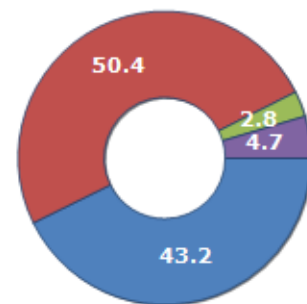

Resident families and related trend since (Year 2019), the average number of members of the family and its related trend since (Year 2019), civil status: bachelors/Bachelorette, married, divorced and widows / widowers in
Municipality of MONTASOLA

CIVIL STATUS (YEAR 2018)

Civil Status	(n.)	%
Bachelors	104	26.60
Bachelorette	63	16.11
Married Males	98	25.06
Married Females	97	24.81
Divorced Males	4	1.02
Divorced Females	7	1.79
Widowers	5	1.28
Widows	13	3.32
Total Residents	391	100.00

FAMILIES TREND

Year	Families (N.)	Variation % on previous year	Average components
2014	189	-	2.15
2015	181	-4.23	2.18
2016	179	-1.10	2.16
2017	186	+3.91	2.10
2018	183	-1.61	2.09
2019	191	+4.37	2.03

Average annual variation (2014/2019): +0.21

Average annual variation (2016/2019): +2.19

CIVIL STATUS (YEAR 2018)

TREND N ° FAMILY MEMBERS

Rankings Municipality of montasola

is on 6710° place among 7903 municipalities for average number of components of the family

is on 2105° place among 7903 municipalities per %