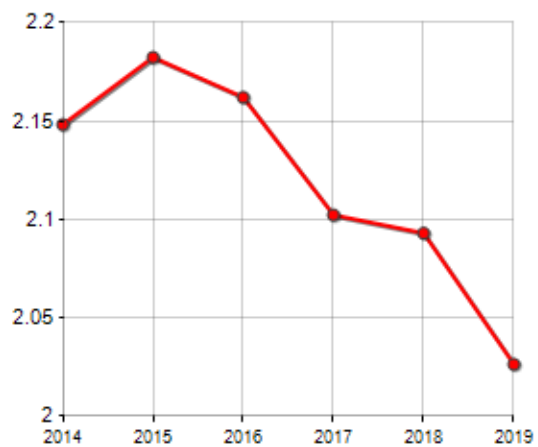

Resident families and related trend since (Year 2019), the average number of members of the family and its related trend since (Year 2019), civil status: bachelors/Bachelorette, married, divorced and widows / widowers in
Municipality of MONTASOLA

CIVIL STATUS (YEAR 2018)

Civil Status	(n.)	%
Bachelors	104	26.60
Bachelorette	63	16.11
Married Males	98	25.06
Married Females	97	24.81
Divorced Males	4	1.02
Divorced Females	7	1.79
Widowers	5	1.28
Widows	13	3.32
Total Residents	391	100.00

FAMILIES TREND

Year	Families (N.)	Variation % on previous year	Average components
2014	189	-	2.15
2015	181	-4.23	2.18
2016	179	-1.10	2.16
2017	186	+3.91	2.10
2018	183	-1.61	2.09
2019	191	+4.37	2.03

Average annual variation (2014/2019): +0.21

Average annual variation (2016/2019): +2.19

CIVIL STATUS (YEAR 2018)

TREND N ° FAMILY MEMBERS

Rankings Municipality of montasola

is on 6710° place among 7903 municipalities for average number of components of the family

is on 2105° place among 7903 municipalities per %

Bachelors/Bachelorette

is on 3357° place among 7903 municipalities per % Divorced Males/ Divorced Females

is on 7788° place among 7903 municipalities per % Widows (Male/Female)