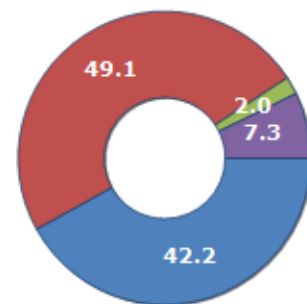

Resident families and related trend since (Year 2019), the average number of members of the family and its related trend since (Year 2019), civil status: bachelors/Bachelorette, married, divorced and widows / widowers in
Municipality of MONSAMPOLO DEL TRONTO

CIVIL STATUS (YEAR 2018)

Civil Status	(n.)	%
Bachelors	1,088	23.70
Bachelorette	838	18.25
Married Males	1,120	24.40
Married Females	1,122	24.44
Divorced Males	40	0.87
Divorced Females	50	1.09
Widowers	50	1.09
Widows	283	6.16
Total Residents	4,591	100.00

FAMILIES TREND

Year	Families (N.)	Variation % on previous year	Average components
2014	1,746	-	2.64
2015	1,760	+0.80	2.62
2016	1,755	-0.28	2.57
2017	1,779	+1.37	2.56
2018	1,784	+0.28	2.58
2019	1,796	+0.67	2.54

Average annual variation (2014/2019): **+0.57**

Average annual variation (2016/2019): **+0.77**

CIVIL STATUS (YEAR 2018)

TREND N ° FAMILY MEMBERS

Rankings Municipality of monsampolo del tronto

is on 785° place among 7903 municipalities for average number of components of the family

is on 3093° place among 7903 municipalities per %