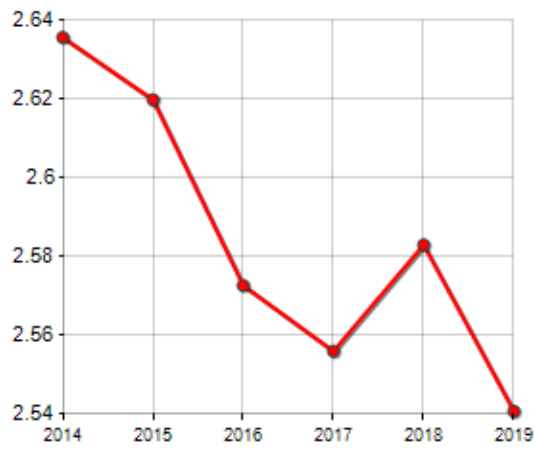

Resident families and related trend since (Year 2019), the average number of members of the family and its related trend since (Year 2019), civil status: bachelors/Bachelorette, married, divorced and widows / widowers in
Municipality of MONSAMPOLO DEL TRONTO

CIVIL STATUS (YEAR 2018)

Civil Status	(n.)	%
Bachelors	1,088	23.70
Bachelorette	838	18.25
Married Males	1,120	24.40
Married Females	1,122	24.44
Divorced Males	40	0.87
Divorced Females	50	1.09
Widowers	50	1.09
Widows	283	6.16
Total Residents	4,591	100.00

FAMILIES TREND

Year	Families (N.)	Variation % on previous year	Average components
2014	1,746	-	2.64
2015	1,760	+0.80	2.62
2016	1,755	-0.28	2.57
2017	1,779	+1.37	2.56
2018	1,784	+0.28	2.58
2019	1,796	+0.67	2.54

Average annual variation (2014/2019): **+0.57**

Average annual variation (2016/2019): **+0.77**

CIVIL STATUS (YEAR 2018)

TREND N ° FAMILY MEMBERS

Rankings Municipality of monsampolo del tronto

is on 785° place among 7903 municipalities for average number of components of the family

is on 3093° place among 7903 municipalities per %

Bachelors/Bachelorette

is on 5203° place among 7903 municipalities per % Divorced Males/ Divorced Females

is on 5123° place among 7903 municipalities per % Widows (Male/Female)