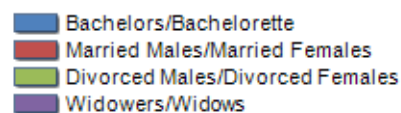

Resident families and related trend since (Year 2019), the average number of members of the family and its related trend since (Year 2019), civil status: bachelors/Bachelorette, married, divorced and widows / widowers in **Region MOLISE**

CIVIL STATUS (YEAR 2018)

Civil Status	(n.)	%
Bachelors	68,381	22.37
Bachelorette	55,447	18.14
Married Males	75,637	24.75
Married Females	75,193	24.60
Divorced Males	2,256	0.74
Divorced Females	2,877	0.94
Widowers	4,306	1.41
Widows	21,520	7.04
Total Residents	305,617	100.00

FAMILIES TREND

Year	Families (N.)	Variation % on previous year	Average components
2014	131,108	-	2.39
2015	131,257	+0.11	2.38
2016	131,109	-0.11	2.37
2017	130,961	-0.11	2.36
2018	130,959	+0.00	2.33
2019	131,325	+0.28	2.30

Average annual variation (2014/2019): +0.03

Average annual variation (2016/2019): +0.05

CIVIL STATUS (YEAR 2018)

TREND N ° FAMILY MEMBERS

Rankings Region molise

is on 11° place among 20 regions for average number of components of the family

is on 17° place among 20 regions per % Bachelors/Bachelorette