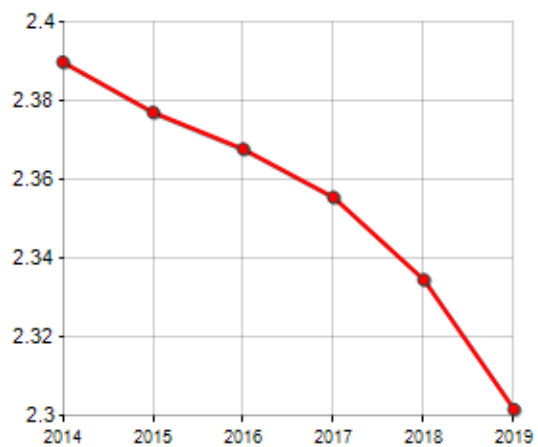

is on 16° place among 20 regions per % Divorced Males/
Divorced Females

is on 3° place among 20 regions per % Widows (Male/Female)