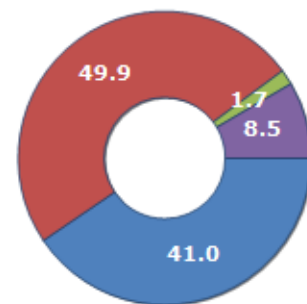

Resident families and related trend since (Year 2019), the average number of members of the family and its related trend since (Year 2019), civil status: bachelors/Bachelorette, married, divorced and widows / widowers in **Region MOLISE**

CIVIL STATUS (YEAR 2018)

Civil Status	(n.)	%
Bachelors	68,381	22.37
Bachelorette	55,447	18.14
Married Males	75,637	24.75
Married Females	75,193	24.60
Divorced Males	2,256	0.74
Divorced Females	2,877	0.94
Widowers	4,306	1.41
Widows	21,520	7.04
Total Residents	305,617	100.00

FAMILIES TREND

Year	Families (N.)	Variation % on previous year	Average components
2014	131,108	-	2.39
2015	131,257	+0.11	2.38
2016	131,109	-0.11	2.37
2017	130,961	-0.11	2.36
2018	130,959	+0.00	2.33
2019	131,325	+0.28	2.30

Average annual variation (2014/2019): +0.03

Average annual variation (2016/2019): +0.05

CIVIL STATUS (YEAR 2018)

TREND N ° FAMILY MEMBERS

Rankings Region molise

is on 11° place among 20 regions for average number of components of the family

is on 17° place among 20 regions per % Bachelors/Bachelorette