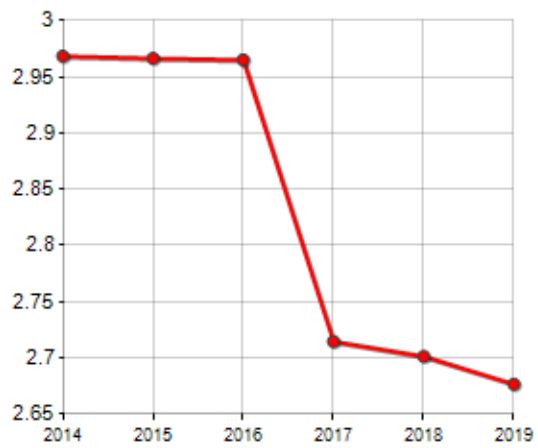

Bachelors/Bachelorette

is on 6429° place among 7903 municipalities per % Divorced Males/ Divorced Females

is on 7618° place among 7903 municipalities per % Widows (Male/Female)