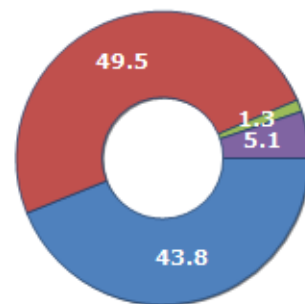

Resident families and related trend since (Year 2019), the average number of members of the family and its related trend since (Year 2019), civil status: bachelors/Bachelorette, married, divorced and widows / widowers in
Municipality of MISTERBIANCO

CIVIL STATUS (YEAR 2018)

Civil Status	(n.)	%
Bachelors	11,472	22.93
Bachelorette	10,485	20.95
Married Males	12,298	24.58
Married Females	12,547	25.08
Divorced Males	235	0.47
Divorced Females	425	0.85
Widowers	452	0.90
Widows	2,123	4.24
Total Residents	50,037	100.00

FAMILIES TREND

Year	Families (N.)	Variation % on previous year	Average components
2014	16,604	-	2.97
2015	16,656	+0.31	2.97
2016	16,739	+0.50	2.97
2017	18,417	+10.02	2.71
2018	18,553	+0.74	2.70
2019	18,746	+1.04	2.68

Average annual variation (2014/2019): **+2.46**

Average annual variation (2016/2019): **+3.85**

CIVIL STATUS (YEAR 2018)

■ Bachelors/Bachelorette
■ Married Males/Married Females
■ Divorced Males/Divorced Females
■ Widowers/Widows

TREND N ° FAMILY MEMBERS

Rankings Municipality of misterbianco

is on 257° place among 7903 municipalities for average number of components of the family

is on 1555° place among 7903 municipalities per %