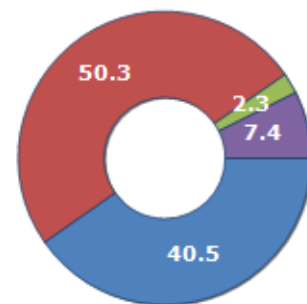

Resident families and related trend since (Year 2019), the average number of members of the family and its related trend since (Year 2019), civil status: bachelors/Bachelorette, married, divorced and widows / widowers in
Municipality of MILAZZO

CIVIL STATUS (YEAR 2018)

Civil Status	(n.)	%
Bachelors	6,630	21.37
Bachelorette	5,869	18.92
Married Males	7,766	25.03
Married Females	7,771	25.05
Divorced Males	289	0.93
Divorced Females	420	1.35
Widowers	354	1.14
Widows	1,929	6.22
Total Residents	31,028	100.00

FAMILIES TREND

Year	Families (N.)	Variation % on previous year	Average components
2014	13,370	-	2.38
2015	13,378	+0.06	2.37
2016	13,377	-0.01	2.35
2017	13,403	+0.19	2.33
2018	13,410	+0.05	2.32
2019	13,507	+0.72	2.28

Average annual variation (2014/2019): **+0.20**

Average annual variation (2016/2019): **+0.32**

CIVIL STATUS (YEAR 2018)

TREND N ° FAMILY MEMBERS

Rankings Municipality of milazzo

is on 4077° place among 7903 municipalities for average number of components of the family

is on 5074° place among 7903 municipalities per % Bachelors/Bachelorette