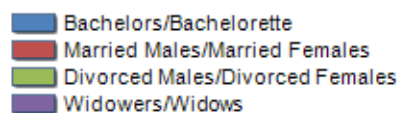

Resident families and related trend since (Year 2019), the average number of members of the family and its related trend since (Year 2019), civil status: bachelors/Bachelorette, married, divorced and widows / widowers in
Municipality of MILAZZO

CIVIL STATUS (YEAR 2018)

Civil Status	(n.)	%
Bachelors	6,630	21.37
Bachelorette	5,869	18.92
Married Males	7,766	25.03
Married Females	7,771	25.05
Divorced Males	289	0.93
Divorced Females	420	1.35
Widowers	354	1.14
Widows	1,929	6.22
Total Residents	31,028	100.00

FAMILIES TREND

Year	Families (N.)	Variation % on previous year	Average components
2014	13,370	-	2.38
2015	13,378	+0.06	2.37
2016	13,377	-0.01	2.35
2017	13,403	+0.19	2.33
2018	13,410	+0.05	2.32
2019	13,507	+0.72	2.28

Average annual variation (2014/2019): **+0.20**

Average annual variation (2016/2019): **+0.32**

CIVIL STATUS (YEAR 2018)

TREND N ° FAMILY MEMBERS

Rankings Municipality of milazzo

is on 4077° place among 7903 municipalities for average number of components of the family

is on 5074° place among 7903 municipalities per % Bachelors/Bachelorette