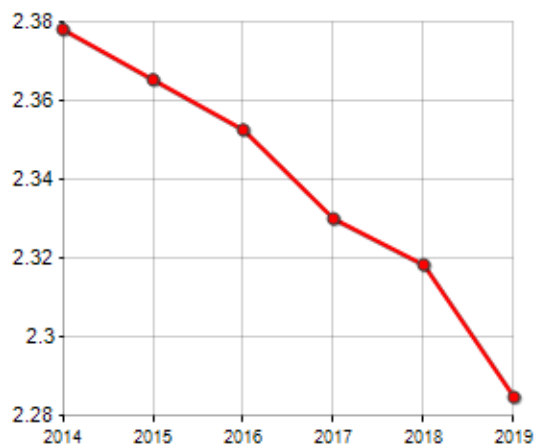

is on 4576° place among 7903 municipalities per % Divorced Males/ Divorced Females

is on 4958° place among 7903 municipalities per % Widows (Male/Female)