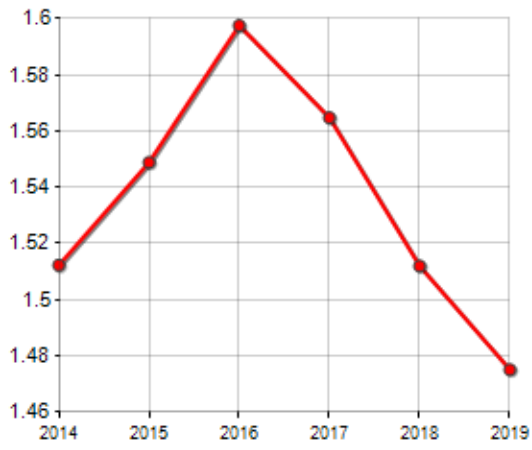

Resident families and related trend since (Year 2019), the average number of members of the family and its related trend since (Year 2019), civil status: bachelors/Bachelorette, married, divorced and widows / widowers in
Municipality of MICIGLIANO

CIVIL STATUS (YEAR 2018)

Civil Status	(n.)	%
Bachelors	34	26.15
Bachelorette	24	18.46
Married Males	33	25.38
Married Females	20	15.38
Divorced Males	2	1.54
Divorced Females	2	1.54
Widowers	2	1.54
Widows	13	10.00
Total Residents	130	100.00

FAMILIES TREND

Year	Families (N.)	Variation % on previous year	Average components
2014	82	-	1.51
2015	82	+0.00	1.55
2016	82	+0.00	1.60
2017	85	+3.66	1.56
2018	84	-1.18	1.51
2019	80	-4.76	1.48

Average annual variation (2014/2019): **-0.49**

Average annual variation (2016/2019): **-0.82**

CIVIL STATUS (YEAR 2018)

TREND N ° FAMILY MEMBERS

Rankings Municipality of micigliano

is on 7868° place among 7903 municipalities for average number of components of the family

is on 195° place among 7903 municipalities per %

Bachelors/Bachelorette

is on 2161° place among 7903 municipalities per % Divorced Males/ Divorced Females

is on 381° place among 7903 municipalities per % Widows (Male/Female)