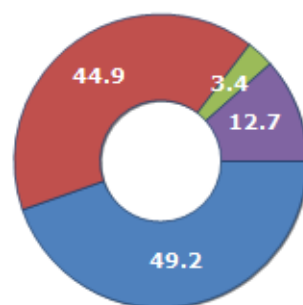

Resident families and related trend since (Year 2019), the average number of members of the family and its related trend since (Year 2019), civil status: bachelors/Bachelorette, married, divorced and widows / widowers in
Municipality of MICIGLIANO

CIVIL STATUS (YEAR 2018)

Civil Status	(n.)	%
Bachelors	34	26.15
Bachelorette	24	18.46
Married Males	33	25.38
Married Females	20	15.38
Divorced Males	2	1.54
Divorced Females	2	1.54
Widowers	2	1.54
Widows	13	10.00
Total Residents	130	100.00

FAMILIES TREND

Year	Families (N.)	Variation % on previous year	Average components
2014	82	-	1.51
2015	82	+0.00	1.55
2016	82	+0.00	1.60
2017	85	+3.66	1.56
2018	84	-1.18	1.51
2019	80	-4.76	1.48

Average annual variation (2014/2019): **-0.49**

Average annual variation (2016/2019): **-0.82**

CIVIL STATUS (YEAR 2018)

TREND N ° FAMILY MEMBERS

Rankings Municipality of micigliano

is on 7868° place among 7903 municipalities for average number of components of the family

is on 195° place among 7903 municipalities per %