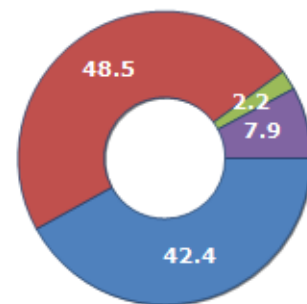

Resident families and related trend since (Year 2019), the average number of members of the family and its related trend since (Year 2019), civil status: bachelors/Bachelorette, married, divorced and widows / widowers in **Province of MESSINA**

CIVIL STATUS (YEAR 2018)

Civil Status	(n.)	%
Bachelors	138,728	22.13
Bachelorette	124,433	19.85
Married Males	150,086	23.94
Married Females	150,727	24.04
Divorced Males	5,584	0.89
Divorced Females	8,181	1.31
Widowers	8,148	1.30
Widows	40,989	6.54
Total Residents	626,876	100.00

FAMILIES TREND

Year	Families (N.)	Variation % on previous year	Average components
2014	277,890	-	2.32
2015	276,328	-0.56	2.32
2016	275,553	-0.28	2.31
2017	274,465	-0.39	2.30
2018	274,994	+0.19	2.28
2019	275,232	+0.09	2.26

Average annual variation (2014/2019): **-0.19**

Average annual variation (2016/2019): **-0.04**

CIVIL STATUS (YEAR 2018)

TREND N ° FAMILY MEMBERS

Rankings Province of messina

is on 72° place among 107 provinces for average number of components of the family

is on 37° place among 107 provinces per % Bachelors/Bachelorette