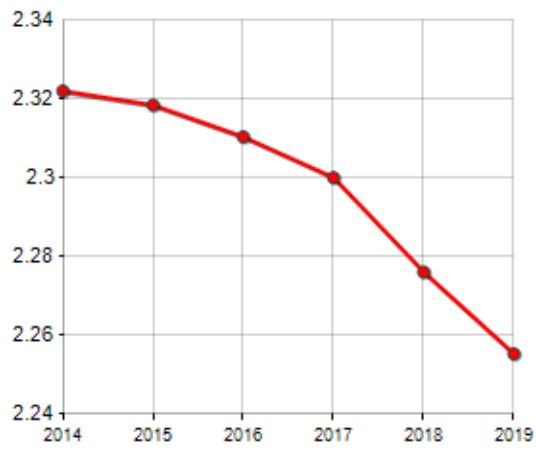

is on 75° place among 107 provinces per % Divorced Males/
Divorced Females

is on 44° place among 107 provinces per % Widows (Male/Female)