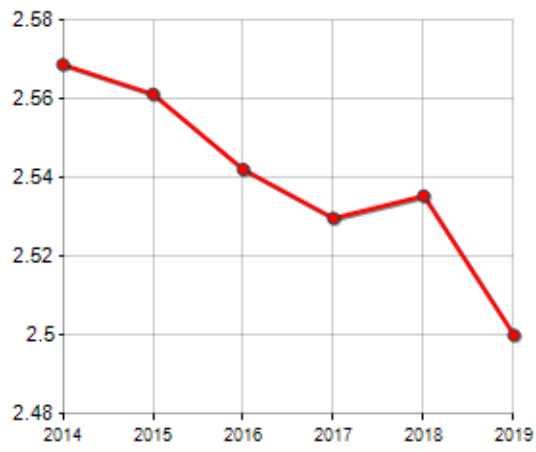

is on 5378° place among 7903 municipalities per % Divorced Males/ Divorced Females

is on 7237° place among 7903 municipalities per % Widows (Male/Female)