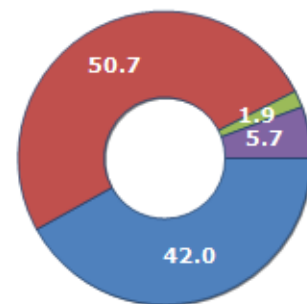

Resident families and related trend since (Year 2019), the average number of members of the family and its related trend since (Year 2019), civil status: bachelors/Bachelorette, married, divorced and widows / widowers in
Municipality of MELILLI

CIVIL STATUS (YEAR 2018)

Civil Status	(n.)	%
Bachelors	3,225	23.69
Bachelorette	2,480	18.22
Married Males	3,500	25.71
Married Females	3,381	24.84
Divorced Males	115	0.84
Divorced Females	140	1.03
Widowers	131	0.96
Widows	639	4.69
Total Residents	13,611	100.00

FAMILIES TREND

Year	Families (N.)	Variation % on previous year	Average components
2014	5,288	-	2.57
2015	5,318	+0.57	2.56
2016	5,349	+0.58	2.54
2017	5,344	-0.09	2.53
2018	5,392	+0.90	2.54
2019	5,434	+0.78	2.50

Average annual variation (2014/2019): **+0.55**

Average annual variation (2016/2019): **+0.53**

CIVIL STATUS (YEAR 2018)

■ Bachelors/Bachelorette
■ Married Males/Married Females
■ Divorced Males/Divorced Females
■ Widowers/Widows

TREND N ° FAMILY MEMBERS

Rankings Municipality of melilli

is on 1145° place among 7903 municipalities for average number of components of the family

is on 3343° place among 7903 municipalities per % Bachelors/Bachelorette