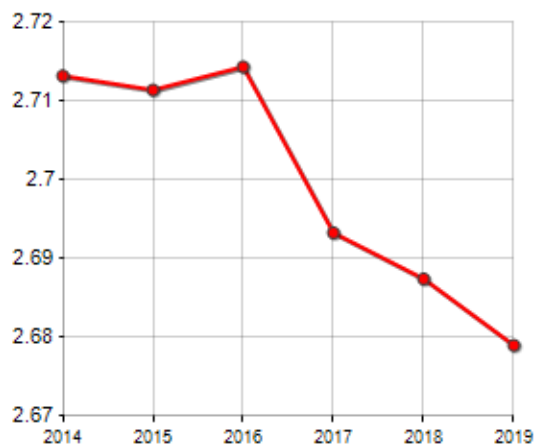

Resident families and related trend since (Year 2019), the average number of members of the family and its related trend since (Year 2019), civil status: bachelors/Bachelorette, married, divorced and widows / widowers in
Municipality of MAZZARRONE

CIVIL STATUS (YEAR 2018)

Civil Status	(n.)	%
Bachelors	882	21.91
Bachelorette	764	18.98
Married Males	1,056	26.23
Married Females	1,040	25.83
Divorced Males	5	0.12
Divorced Females	16	0.40
Widowers	44	1.09
Widows	219	5.44
Total Residents	4,026	100.00

FAMILIES TREND

Year	Families (N.)	Variation % on previous year	Average components
2014	1,496	-	2.71
2015	1,504	+0.53	2.71
2016	1,502	-0.13	2.71
2017	1,516	+0.93	2.69
2018	1,494	-1.45	2.69
2019	1,492	-0.13	2.68

Average annual variation (2014/2019): **-0.05**

Average annual variation (2016/2019): **-0.22**

CIVIL STATUS (YEAR 2018)

TREND N ° FAMILY MEMBERS

Rankings Municipality of mazzarrone

is on 250° place among 7903 municipalities for average number of components of the family

is on 4302° place among 7903 municipalities per %

Bachelors/Bachelorette

is on 7714° place among 7903 municipalities per % Divorced Males/ Divorced Females

is on 6226° place among 7903 municipalities per % Widows (Male/Female)