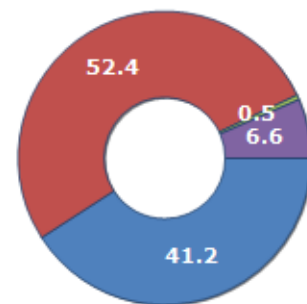

Resident families and related trend since (Year 2019), the average number of members of the family and its related trend since (Year 2019), civil status: bachelors/Bachelorette, married, divorced and widows / widowers in
Municipality of MAZZARRONE

CIVIL STATUS (YEAR 2018)

Civil Status	(n.)	%
Bachelors	882	21.91
Bachelorette	764	18.98
Married Males	1,056	26.23
Married Females	1,040	25.83
Divorced Males	5	0.12
Divorced Females	16	0.40
Widowers	44	1.09
Widows	219	5.44
Total Residents	4,026	100.00

FAMILIES TREND

Year	Families (N.)	Variation % on previous year	Average components
2014	1,496	-	2.71
2015	1,504	+0.53	2.71
2016	1,502	-0.13	2.71
2017	1,516	+0.93	2.69
2018	1,494	-1.45	2.69
2019	1,492	-0.13	2.68

Average annual variation (2014/2019): **-0.05**

Average annual variation (2016/2019): **-0.22**

CIVIL STATUS (YEAR 2018)

TREND N ° FAMILY MEMBERS

Rankings Municipality of mazzarrone

is on 250° place among 7903 municipalities for average number of components of the family

is on 4302° place among 7903 municipalities per %