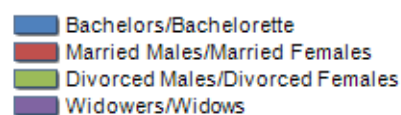

Resident families and related trend since (Year 2019), the average number of members of the family and its related trend since (Year 2019), civil status: bachelors/Bachelorette, married, divorced and widows / widowers in
Municipality of MAZZARRONE

CIVIL STATUS (YEAR 2018)

Civil Status	(n.)	%
Bachelors	882	21.91
Bachelorette	764	18.98
Married Males	1,056	26.23
Married Females	1,040	25.83
Divorced Males	5	0.12
Divorced Females	16	0.40
Widowers	44	1.09
Widows	219	5.44
Total Residents	4,026	100.00

FAMILIES TREND

Year	Families (N.)	Variation % on previous year	Average components
2014	1,496	-	2.71
2015	1,504	+0.53	2.71
2016	1,502	-0.13	2.71
2017	1,516	+0.93	2.69
2018	1,494	-1.45	2.69
2019	1,492	-0.13	2.68

Average annual variation (2014/2019): **-0.05**

Average annual variation (2016/2019): **-0.22**

CIVIL STATUS (YEAR 2018)

TREND N ° FAMILY MEMBERS

Rankings Municipality of mazzarrone

is on 250° place among 7903 municipalities for average number of components of the family

is on 4302° place among 7903 municipalities per %