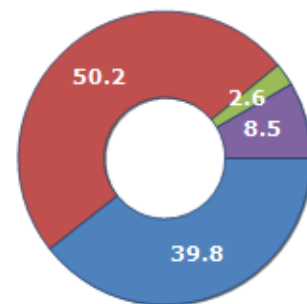

Resident families and related trend since (Year 2019), the average number of members of the family and its related trend since (Year 2019), civil status: bachelors/Bachelorette, married, divorced and widows / widowers in
Municipality of MATELICA

CIVIL STATUS (YEAR 2018)

Civil Status	(n.)	%
Bachelors	2,054	21.37
Bachelorette	1,731	18.01
Married Males	2,338	24.32
Married Females	2,440	25.38
Divorced Males	111	1.15
Divorced Females	132	1.37
Widowers	147	1.53
Widows	659	6.86
Total Residents	9,612	100.00

FAMILIES TREND

Year	Families (N.)	Variation % on previous year	Average components
2014	4,167	-	2.41
2015	4,167	+0.00	2.40
2016	4,112	-1.32	2.40
2017	4,042	-1.70	2.39
2018	4,036	-0.15	2.38
2019	4,014	-0.55	2.37

Average annual variation (2014/2019): **-0.75**

Average annual variation (2016/2019): **-0.80**

CIVIL STATUS (YEAR 2018)

TREND N ° FAMILY MEMBERS

Rankings Municipality of matelica

is on 2753° place among 7903 municipalities for average number of components of the family

is on 5816° place among 7903 municipalities per % Bachelors/Bachelorette