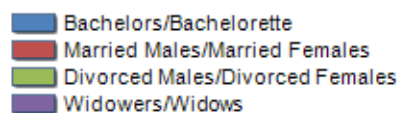

Resident families and related trend since (Year 2019), the average number of members of the family and its related trend since (Year 2019), civil status: bachelors/Bachelorette, married, divorced and widows / widowers in
Municipality of MATELICA

CIVIL STATUS (YEAR 2018)

Civil Status	(n.)	%
Bachelors	2,054	21.37
Bachelorette	1,731	18.01
Married Males	2,338	24.32
Married Females	2,440	25.38
Divorced Males	111	1.15
Divorced Females	132	1.37
Widowers	147	1.53
Widows	659	6.86
Total Residents	9,612	100.00

FAMILIES TREND

Year	Families (N.)	Variation % on previous year	Average components
2014	4,167	-	2.41
2015	4,167	+0.00	2.40
2016	4,112	-1.32	2.40
2017	4,042	-1.70	2.39
2018	4,036	-0.15	2.38
2019	4,014	-0.55	2.37

Average annual variation (2014/2019): **-0.75**

Average annual variation (2016/2019): **-0.80**

CIVIL STATUS (YEAR 2018)

TREND N ° FAMILY MEMBERS

Rankings Municipality of matelica

is on 2753° place among 7903 municipalities for average number of components of the family

is on 5816° place among 7903 municipalities per % Bachelors/Bachelorette