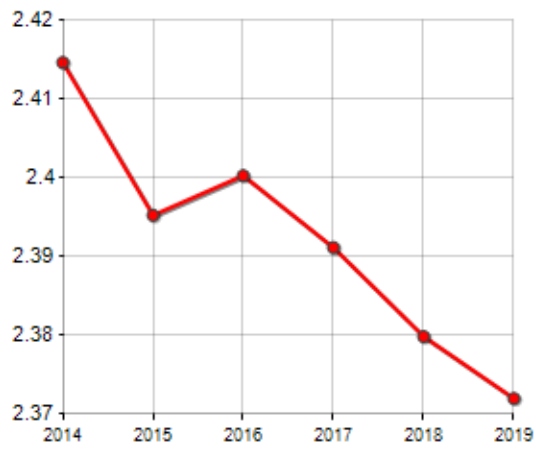

is on 4025° place among 7903 municipalities per % Divorced Males/ Divorced Females

is on 3324° place among 7903 municipalities per % Widows (Male/Female)