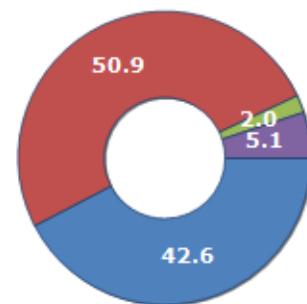

Resident families and related trend since (Year 2019), the average number of members of the family and its related trend since (Year 2019), civil status: bachelors/Bachelorette, married, divorced and widows / widowers in
Municipality of MASCALUCIA

CIVIL STATUS (YEAR 2018)

Civil Status	(n.)	%
Bachelors	7,110	22.08
Bachelorette	6,531	20.28
Married Males	8,020	24.91
Married Females	8,289	25.74
Divorced Males	239	0.74
Divorced Females	386	1.20
Widowers	316	0.98
Widows	1,309	4.07
Total Residents	32,200	100.00

FAMILIES TREND

Year	Families (N.)	Variation % on previous year	Average components
2014	11,509	-	2.75
2015	11,623	+0.99	2.75
2016	11,730	+0.92	2.73
2017	11,813	+0.71	2.72
2018	11,905	+0.78	2.70
2019	11,934	+0.24	2.68

Average annual variation (2014/2019): **+0.73**

Average annual variation (2016/2019): **+0.58**

CIVIL STATUS (YEAR 2018)

■ Bachelors/Bachelorette
■ Married Males/Married Females
■ Divorced Males/Divorced Females
■ Widowers/Widows

TREND N ° FAMILY MEMBERS

Rankings Municipality of mascalucia

is on 239° place among 7903 municipalities for average number of components of the family

is on 2691° place among 7903 municipalities per %