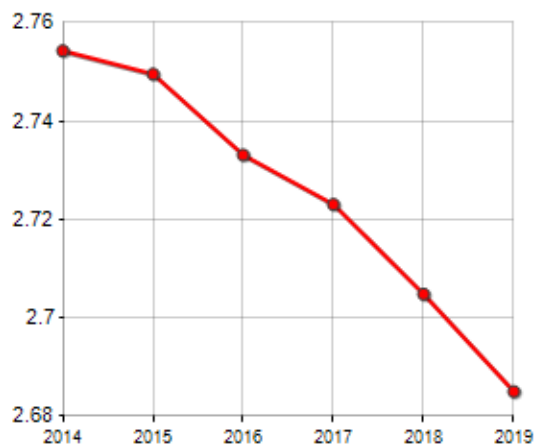

Bachelors/Bachelorette

is on 5244° place among 7903 municipalities per % Divorced Males/ Divorced Females

is on 7641° place among 7903 municipalities per % Widows (Male/Female)