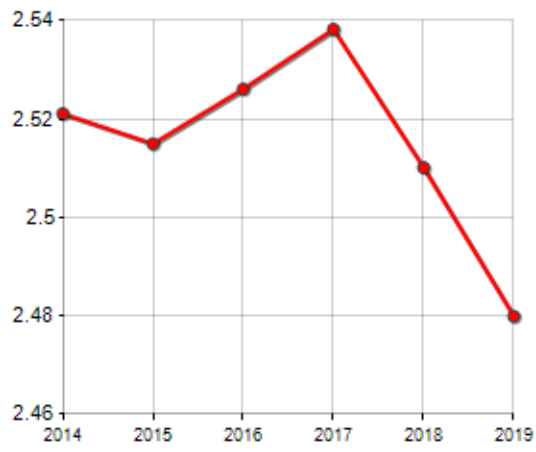

is on 7540° place among 7903 municipalities per % Divorced Males/ Divorced Females

is on 5041° place among 7903 municipalities per % Widows (Male/Female)