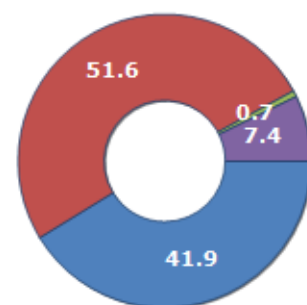

Resident families and related trend since (Year 2019), the average number of members of the family and its related trend since (Year 2019), civil status: bachelors/Bachelorette, married, divorced and widows / widowers in
Municipality of MARINEO

CIVIL STATUS (YEAR 2018)

Civil Status	(n.)	%
Bachelors	1,418	21.85
Bachelorette	1,260	19.41
Married Males	1,654	25.49
Married Females	1,644	25.33
Divorced Males	20	0.31
Divorced Females	24	0.37
Widowers	87	1.34
Widows	383	5.90
Total Residents	6,490	100.00

FAMILIES TREND

Year	Families (N.)	Variation % on previous year	Average components
2014	2,658	-	2.52
2015	2,643	-0.56	2.51
2016	2,608	-1.32	2.53
2017	2,577	-1.19	2.54
2018	2,576	-0.04	2.51
2019	2,578	+0.08	2.48

Average annual variation (2014/2019): **-0.61**

Average annual variation (2016/2019): **-0.38**

CIVIL STATUS (YEAR 2018)

TREND N ° FAMILY MEMBERS

Rankings Municipality of marineo

is on 1343° place among 7903 municipalities for average number of components of the family

is on 3468° place among 7903 municipalities per % Bachelors/Bachelorette