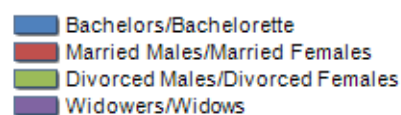

Resident families and related trend since (Year 2019), the average number of members of the family and its related trend since (Year 2019), civil status: bachelors/Bachelorette, married, divorced and widows / widowers in
Municipality of MARINEO

CIVIL STATUS (YEAR 2018)

Civil Status	(n.)	%
Bachelors	1,418	21.85
Bachelorette	1,260	19.41
Married Males	1,654	25.49
Married Females	1,644	25.33
Divorced Males	20	0.31
Divorced Females	24	0.37
Widowers	87	1.34
Widows	383	5.90
Total Residents	6,490	100.00

FAMILIES TREND

Year	Families (N.)	Variation % on previous year	Average components
2014	2,658	-	2.52
2015	2,643	-0.56	2.51
2016	2,608	-1.32	2.53
2017	2,577	-1.19	2.54
2018	2,576	-0.04	2.51
2019	2,578	+0.08	2.48

Average annual variation (2014/2019): **-0.61**

Average annual variation (2016/2019): **-0.38**

CIVIL STATUS (YEAR 2018)

TREND N ° FAMILY MEMBERS

Rankings Municipality of marineo

is on 1343° place among 7903 municipalities for average number of components of the family

is on 3468° place among 7903 municipalities per % Bachelors/Bachelorette