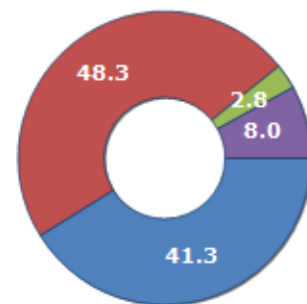

Resident families and related trend since (Year 2019), the average number of members of the family and its related trend since (Year 2019), civil status: bachelors/Bachelorette, married, divorced and widows / widowers in **Region MARCHE**

CIVIL STATUS (YEAR 2018)

Civil Status	(n.)	%
Bachelors	341,620	22.40
Bachelorette	285,933	18.75
Married Males	362,524	23.77
Married Females	370,848	24.31
Divorced Males	17,754	1.16
Divorced Females	24,544	1.61
Widowers	19,029	1.25
Widows	103,019	6.75
Total Residents	1,525,271	100.00

FAMILIES TREND

Year	Families (N.)	Variation % on previous year	Average components
2014	644,444	-	2.41
2015	645,320	+0.14	2.39
2016	645,813	+0.08	2.38
2017	646,820	+0.16	2.37
2018	647,834	+0.16	2.36
2019	647,448	-0.06	2.35

Average annual variation (2014/2019): **+0.09**

Average annual variation (2016/2019): **+0.08**

CIVIL STATUS (YEAR 2018)

TREND N ° FAMILY MEMBERS

Rankings Region marche

is on 6° place among 20 regions for average number of components of the family

is on 14° place among 20 regions per % Bachelors/Bachelorette