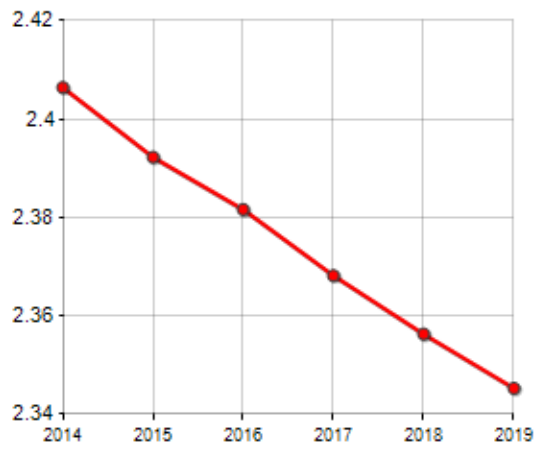

is on 12° place among 20 regions per % Divorced Males/
Divorced Females

is on 6° place among 20 regions per % Widows (Male/Female)