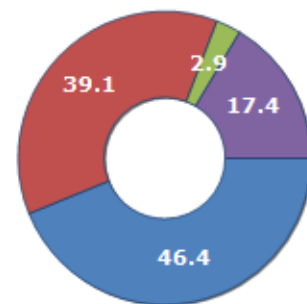

Resident families and related trend since (Year 2019), the average number of members of the family and its related trend since (Year 2019), civil status: bachelors/Bachelorette, married, divorced and widows / widowers in
Municipality of MARCETELLI

CIVIL STATUS (YEAR 2018)

Civil Status	(n.)	%
Bachelors	21	28.77
Bachelorette	11	15.07
Married Males	15	20.55
Married Females	12	16.44
Divorced Males	2	2.74
Divorced Females	0	0.00
Widowers	1	1.37
Widows	11	15.07
Total Residents	73	100.00

FAMILIES TREND

Year	Families (N.)	Variation % on previous year	Average components
2014	59	-	1.27
2015	63	+6.78	1.41
2016	63	+0.00	1.35
2017	59	-6.35	1.29
2018	53	-10.17	1.36
2019	54	+1.89	1.28

Average annual variation (2014/2019): **-1.76**

Average annual variation (2016/2019): **-5.01**

CIVIL STATUS (YEAR 2018)

TREND N ° FAMILY MEMBERS

Rankings Municipality of marcetelli

is on 7899° place among 7903 municipalities for average number of components of the family

is on 450° place among 7903 municipalities per %