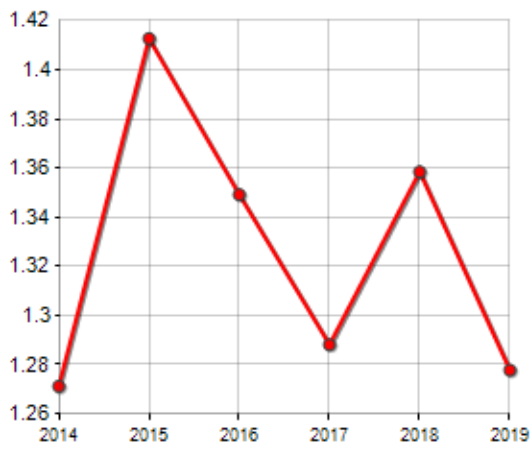

Resident families and related trend since (Year 2019), the average number of members of the family and its related trend since (Year 2019), civil status: bachelors/Bachelorette, married, divorced and widows / widowers in
Municipality of MARCETELLI

CIVIL STATUS (YEAR 2018)

Civil Status	(n.)	%
Bachelors	21	28.77
Bachelorette	11	15.07
Married Males	15	20.55
Married Females	12	16.44
Divorced Males	2	2.74
Divorced Females	0	0.00
Widowers	1	1.37
Widows	11	15.07
Total Residents	73	100.00

FAMILIES TREND

Year	Families (N.)	Variation % on previous year	Average components
2014	59	-	1.27
2015	63	+6.78	1.41
2016	63	+0.00	1.35
2017	59	-6.35	1.29
2018	53	-10.17	1.36
2019	54	+1.89	1.28

Average annual variation (2014/2019): **-1.76**

Average annual variation (2016/2019): **-5.01**

CIVIL STATUS (YEAR 2018)

TREND N ° FAMILY MEMBERS

Rankings Municipality of marcetelli

is on 7899° place among 7903 municipalities for average number of components of the family

is on 450° place among 7903 municipalities per %

Bachelors/Bachelorette

is on 3238° place among 7903 municipalities per % Divorced Males/ Divorced Females

is on 43° place among 7903 municipalities per % Widows (Male/Female)