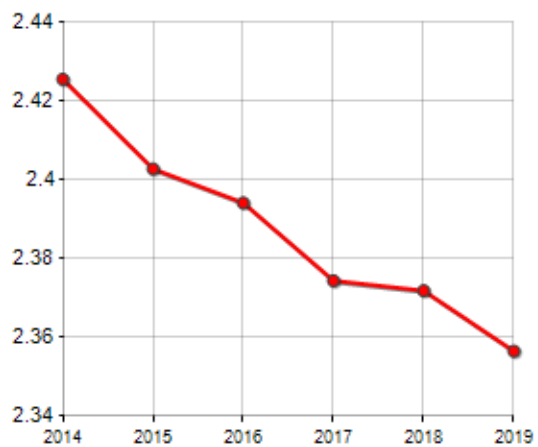

Resident families and related trend since (Year 2019), the average number of members of the family and its related trend since (Year 2019), civil status: bachelors/Bachelorette, married, divorced and widows / widowers in
Municipality of MANGONE

CIVIL STATUS (YEAR 2018)

Civil Status	(n.)	%
Bachelors	430	23.09
Bachelorette	341	18.31
Married Males	473	25.40
Married Females	468	25.13
Divorced Males	14	0.75
Divorced Females	12	0.64
Widowers	26	1.40
Widows	98	5.26
Total Residents	1,862	100.00

FAMILIES TREND

Year	Families (N.)	Variation % on previous year	Average components
2014	773	-	2.43
2015	787	+1.81	2.40
2016	789	+0.25	2.39
2017	796	+0.89	2.37
2018	788	-1.01	2.37
2019	808	+2.54	2.36

Average annual variation (2014/2019): **+0.89**

Average annual variation (2016/2019): **+0.80**

CIVIL STATUS (YEAR 2018)

■ Bachelors/Bachelorette
■ Married Males/Married Females
■ Divorced Males/Divorced Females
■ Widowers/Widows

TREND N ° FAMILY MEMBERS

Rankings Municipality of mangone

is on 2997° place among 7903 municipalities for average number of components of the family

is on 5081° place among 7903 municipalities per % Bachelors/Bachelorette

is on 6334° place among 7903 municipalities per % Divorced Males/ Divorced Females

is on 6322° place among 7903 municipalities per % Widows (Male/Female)