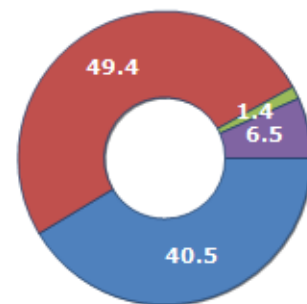

Resident families and related trend since (Year 2019), the average number of members of the family and its related trend since (Year 2019), civil status: bachelors/Bachelorette, married, divorced and widows / widowers in
Municipality of MANGONE

CIVIL STATUS (YEAR 2018)

Civil Status	(n.)	%
Bachelors	430	23.09
Bachelorette	341	18.31
Married Males	473	25.40
Married Females	468	25.13
Divorced Males	14	0.75
Divorced Females	12	0.64
Widowers	26	1.40
Widows	98	5.26
Total Residents	1,862	100.00

FAMILIES TREND

Year	Families (N.)	Variation % on previous year	Average components
2014	773	-	2.43
2015	787	+1.81	2.40
2016	789	+0.25	2.39
2017	796	+0.89	2.37
2018	788	-1.01	2.37
2019	808	+2.54	2.36

Average annual variation (2014/2019): **+0.89**

Average annual variation (2016/2019): **+0.80**

CIVIL STATUS (YEAR 2018)

■ Bachelors/Bachelorette
■ Married Males/Married Females
■ Divorced Males/Divorced Females
■ Widowers/Widows

TREND N ° FAMILY MEMBERS

Rankings Municipality of mangone

is on 2997° place among 7903 municipalities for average number of components of the family

is on 5081° place among 7903 municipalities per % Bachelors/Bachelorette