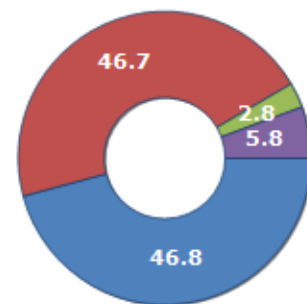

Resident families and related trend since (Year 2019), the average number of members of the family and its related trend since (Year 2019), civil status: bachelors/Bachelorette, married, divorced and widows / widowers in
Municipality of MALFA

CIVIL STATUS (YEAR 2018)

Civil Status	(n.)	%
Bachelors	239	23.71
Bachelorette	223	22.12
Married Males	248	24.60
Married Females	213	21.13
Divorced Males	11	1.09
Divorced Females	17	1.69
Widowers	9	0.89
Widows	48	4.76
Total Residents	1,008	100.00

FAMILIES TREND

Year	Families (N.)	Variation % on previous year	Average components
2014	511	-	1.93
2015	499	-2.35	1.97
2016	481	-3.61	1.99
2017	489	+1.66	2.00
2018	497	+1.64	2.02
2019	492	-1.01	2.01

Average annual variation (2014/2019): **-0.75**

Average annual variation (2016/2019): **+0.76**

CIVIL STATUS (YEAR 2018)

TREND N ° FAMILY MEMBERS

Rankings Municipality of malfa

is on 6846° place among 7903 municipalities for average number of components of the family

is on 384° place among 7903 municipalities per % Bachelors/Bachelorette