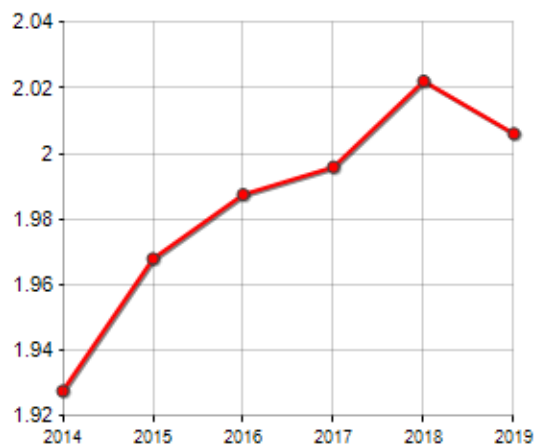

Resident families and related trend since (Year 2019), the average number of members of the family and its related trend since (Year 2019), civil status: bachelors/Bachelorette, married, divorced and widows / widowers in
Municipality of MALFA

CIVIL STATUS (YEAR 2018)

Civil Status	(n.)	%
Bachelors	239	23.71
Bachelorette	223	22.12
Married Males	248	24.60
Married Females	213	21.13
Divorced Males	11	1.09
Divorced Females	17	1.69
Widowers	9	0.89
Widows	48	4.76
Total Residents	1,008	100.00

FAMILIES TREND

Year	Families (N.)	Variation % on previous year	Average components
2014	511	-	1.93
2015	499	-2.35	1.97
2016	481	-3.61	1.99
2017	489	+1.66	2.00
2018	497	+1.64	2.02
2019	492	-1.01	2.01

Average annual variation (2014/2019): **-0.75**

Average annual variation (2016/2019): **+0.76**

CIVIL STATUS (YEAR 2018)

TREND N ° FAMILY MEMBERS

Rankings Municipality of malfa

is on 6846° place among 7903 municipalities for average number of components of the family

is on 384° place among 7903 municipalities per % Bachelors/Bachelorette

is on 3372° place among 7903 municipalities per % Divorced Males/ Divorced Females

is on 7157° place among 7903 municipalities per % Widows (Male/Female)